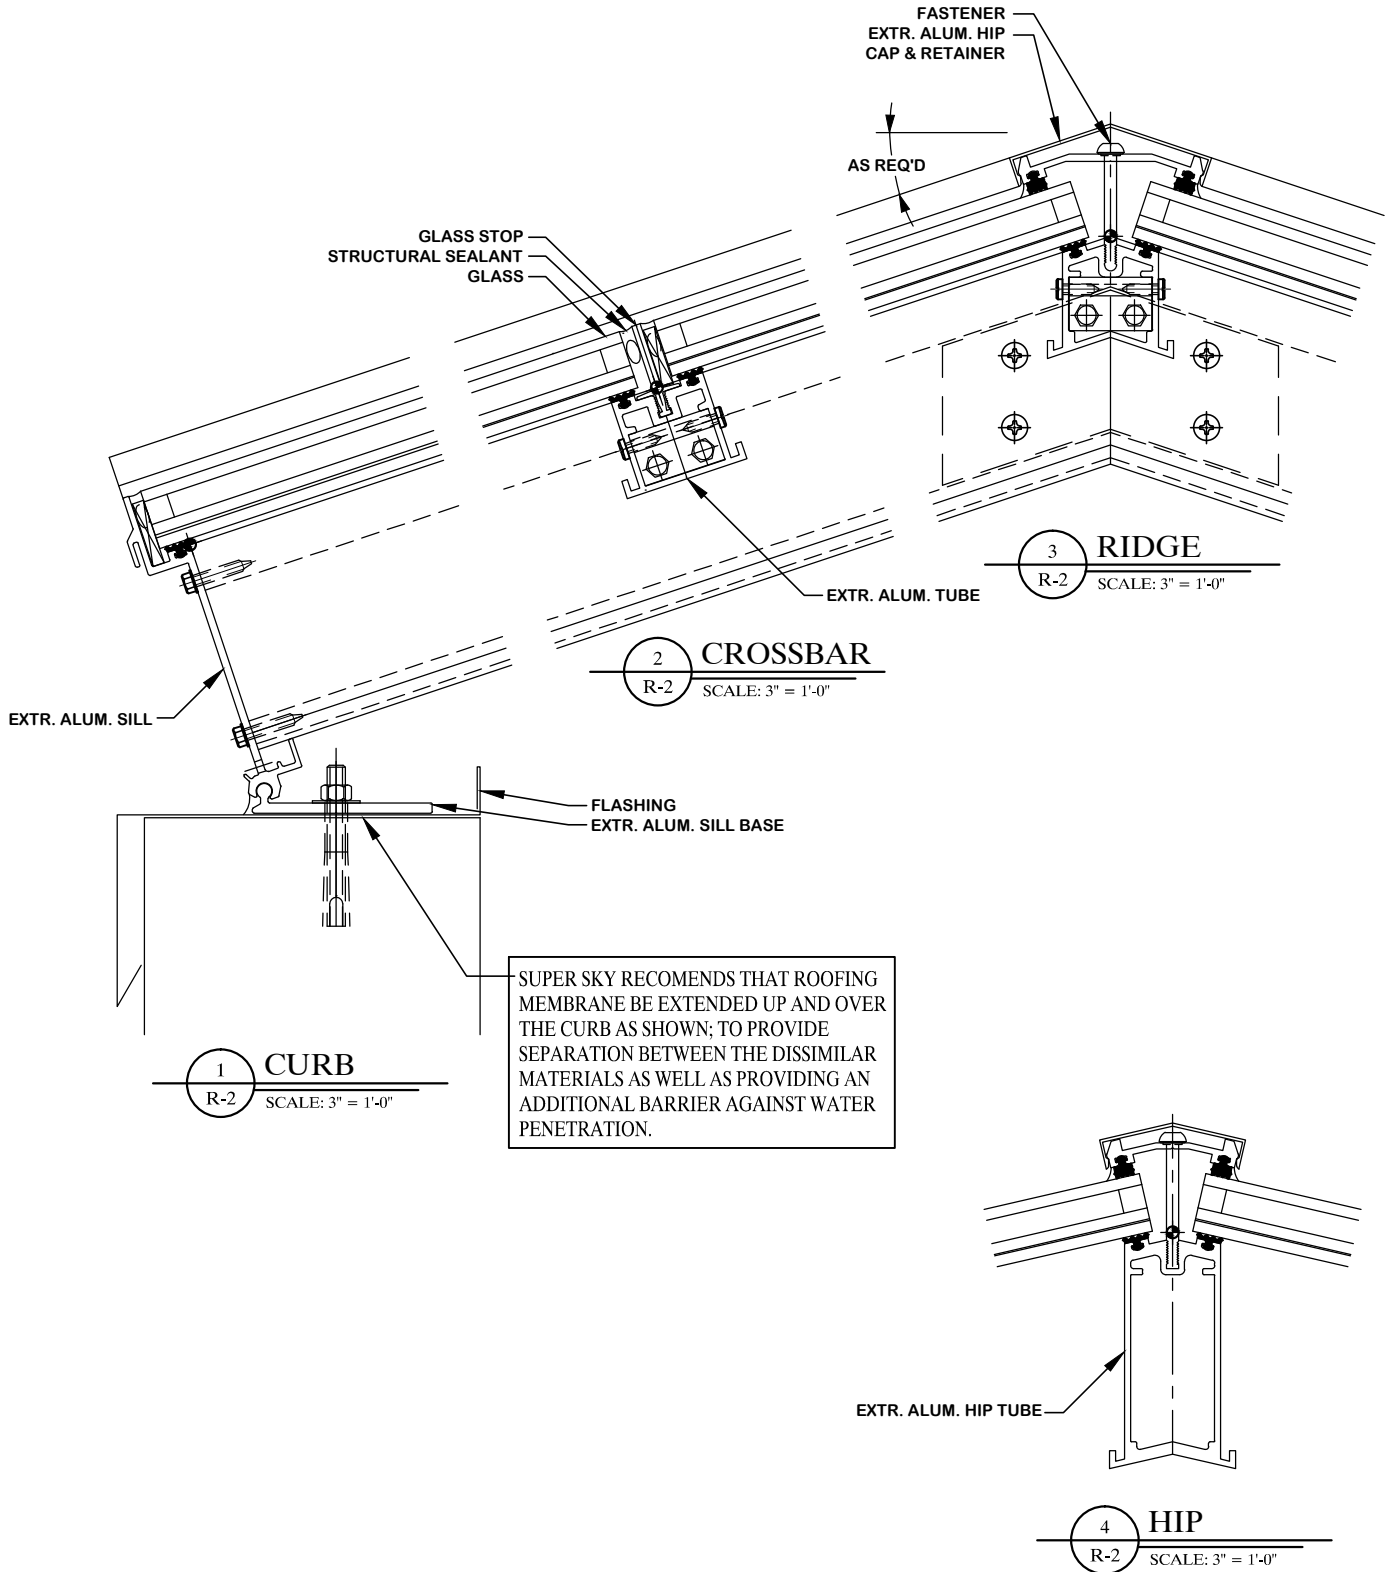

GLASS SYSTEMS: RIDGE

(Note, framing size will be determined per design load criteria)

SUPER SKY PRODUCTS ENTERPRISES, LLC

www.supersky.com

10301 N. Enterprise Drive
Mequon, Wisconsin 53092

Phone: 262.242.2000
Fax: 262.242.7409