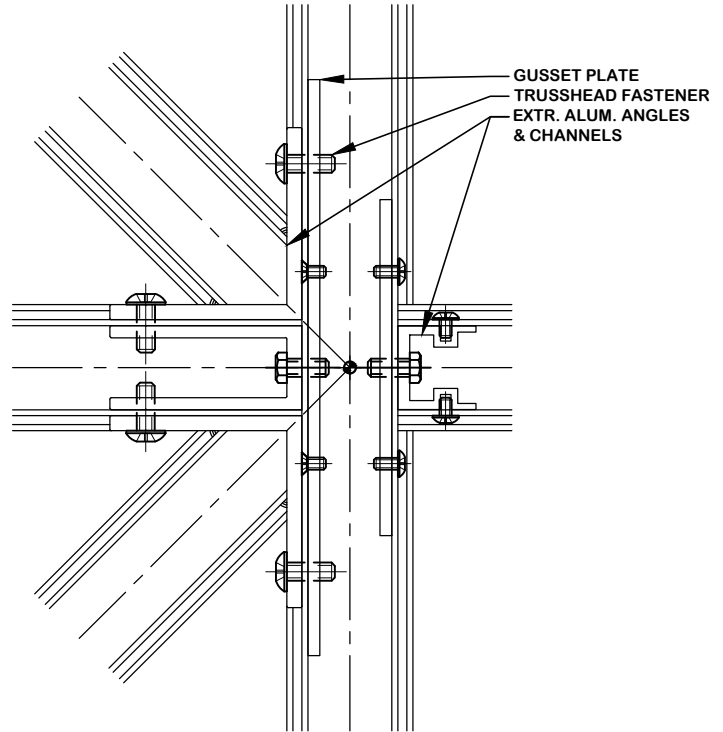

GLASS SYSTEMS: RIDGE

Ridge skylights generally are two equal planes of glass, equally sloped, joined by a single ridge extrusion, though double ridge bars may be used in special cases. Ridge forms may include turning down into the vertical plane with a "knee". Ridges can also have vertical ends, hipped ends, pointed hips and single sloped domed or fanned ends. Ridges may also have unequal slope angles and/or lengths, and may be considered "sawtooth" ridges if a single slope is attached to a vertical or near vertical back-wall.

Super Sky can integrate vertical glazing below the sill in one product system, with single source responsibility for skylight design, engineering, fabrication, and installation.

Note, the supporting structural curbs must resist horizontal thrust loads, unless the design is specified as a "minimal horizontal thrust design". This may require larger extrusions, moment plates or possibly cross-ties.

1 END RAFTER
R-3 SCALE: 3" = 1'-0"

2 RAFTER
R-3 SCALE: 3" = 1'-0"

3 SASH
R-3 SCALE: 3" = 1'-0"

4 CROSSBAR
R-3 SCALE: 3" = 1'-0"

6 END RAFTER
R-3 SCALE: 3" = 1'-0"

5 CURB
R-3 SCALE: 3" = 1'-0"

SUPER SKY PRODUCTS ENTERPRISES, LLC

www.supersky.com

10301 N. Enterprise Drive
Mequon, Wisconsin 53092

Phone: 262.242.2000
Fax: 262.242.7409

R-3

GLASS SYSTEMS: RIDGE

(Note, framing size will be determined per design load criteria)

1 APEX
R-4 SCALE: 3" = 1'-0"