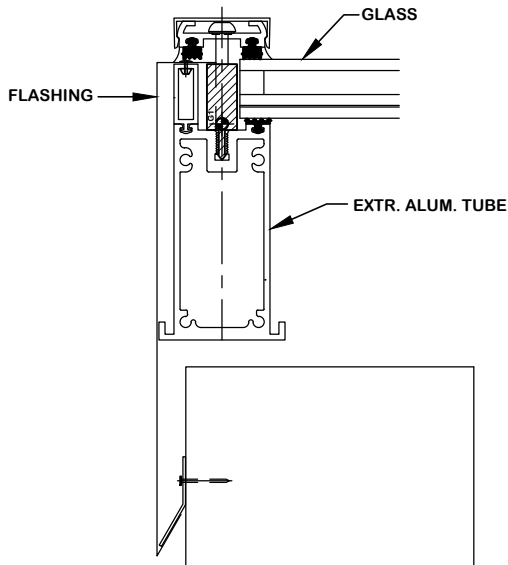

1 END RAFTER
R-3 SCALE: 3" = 1'-0"

2 RAFTER
R-3 SCALE: 3" = 1'-0"

3 SASH
R-3 SCALE: 3" = 1'-0"

4 CROSSBAR
R-3 SCALE: 3" = 1'-0"

6 END RAFTER
R-3 SCALE: 3" = 1'-0"

5 CURB
R-3 SCALE: 3" = 1'-0"

SUPER SKY PRODUCTS ENTERPRISES, LLC

www.supersky.com

10301 N. Enterprise Drive
Mequon, Wisconsin 53092

Phone: 262.242.2000
Fax: 262.242.7409

R-3

GLASS SYSTEMS: RIDGE

(Note, framing size will be determined per design load criteria)

1 APEX
R-4 SCALE: 3" = 1'-0"