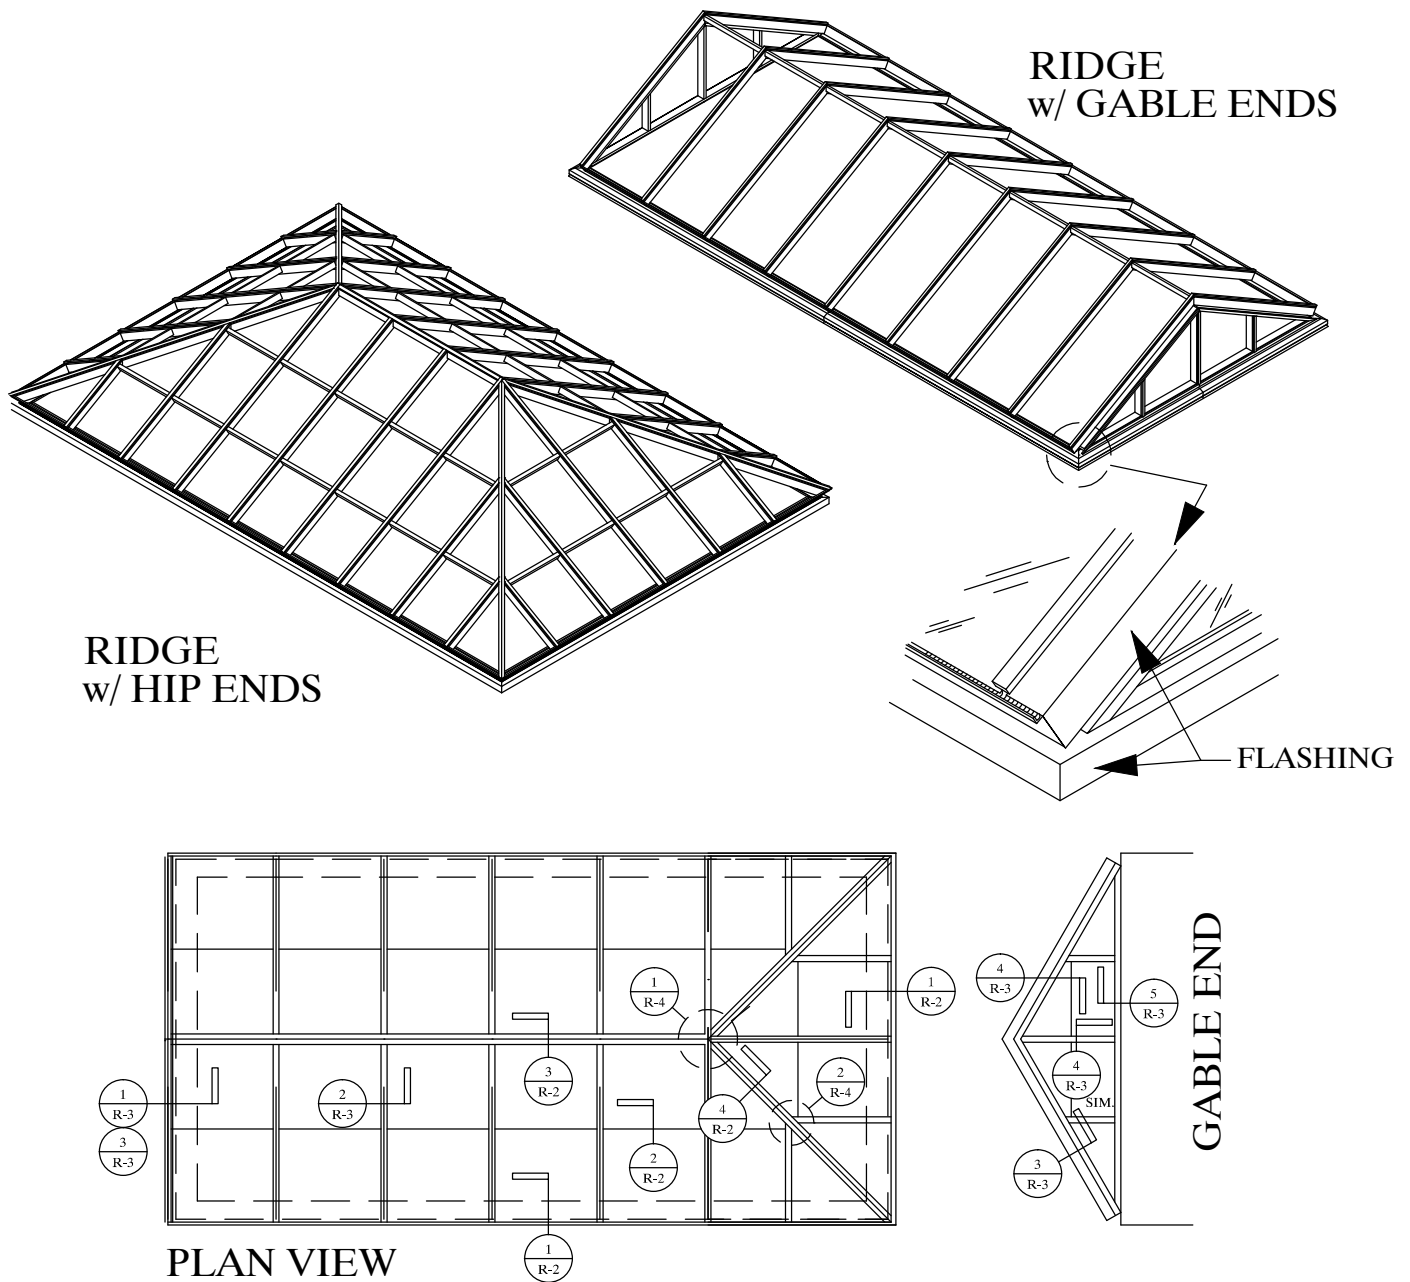

GLASS SYSTEMS: RIDGE

Ridge skylights generally are two equal planes of glass, equally sloped, joined by a single ridge extrusion, though double ridge bars may be used in special cases. Ridge forms may include turning down into the vertical plane with a "knee". Ridges can also have vertical ends, hipped ends, pointed hips and single sloped domed or fanned ends. Ridges may also have unequal slope angles and/or lengths, and may be considered "sawtooth" ridges if a single slope is attached to a vertical or near vertical back-wall.

Super Sky can integrate vertical glazing below the sill in one product system, with single source responsibility for skylight design, engineering, fabrication, and installation.

Note, the supporting structural curbs must resist horizontal thrust loads, unless the design is specified as a "minimal horizontal thrust design". This may require larger extrusions, moment plates or possibly cross-ties.

1 END RAFTER
R-3 SCALE: 3" = 1'-0"

2 RAFTER
R-3 SCALE: 3" = 1'-0"

3 SASH
R-3 SCALE: 3" = 1'-0"

4 CROSSBAR
R-3 SCALE: 3" = 1'-0"

6 END RAFTER
R-3 SCALE: 3" = 1'-0"

5 CURB
R-3 SCALE: 3" = 1'-0"

SUPER SKY PRODUCTS ENTERPRISES, LLC