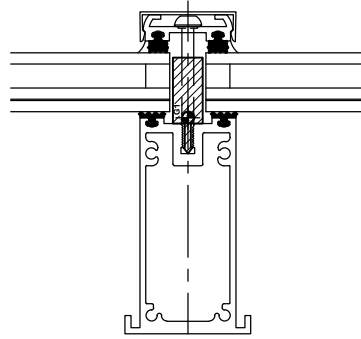

SUPER SKY PRODUCTS ENTERPRISES, LLC

www.supersky.com

10301 N. Enterprise Drive
Mequon, Wisconsin 53092

Phone: 262.242.2000
Fax: 262.242.7409

GLASS SYSTEMS: RIDGE

(Note, framing size will be determined per design load criteria)

1 END RAFTER
R-3 SCALE: 3" = 1'-0"

2 RAFTER
R-3 SCALE: 3" = 1'-0"

3 SASH
R-3 SCALE: 3" = 1'-0"

4 CROSSBAR
R-3 SCALE: 3" = 1'-0"

6 END RAFTER
R-3 SCALE: 3" = 1'-0"

5 CURB
R-3 SCALE: 3" = 1'-0"

SUPER SKY PRODUCTS ENTERPRISES, LLC