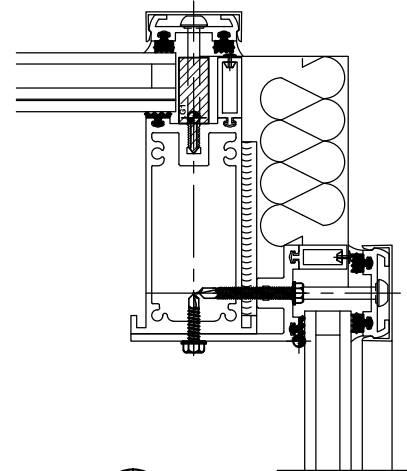

SUPER SKY PRODUCTS ENTERPRISES, LLC

www.supersky.com

10301 N. Enterprise Drive
Mequon, Wisconsin 53092

Phone: 262.242.2000
Fax: 262.242.7409

GLASS SYSTEMS: RIDGE

(Note, framing size will be determined per design load criteria)

1 END RAFTER
R-3 SCALE: 3" = 1'-0"

2 RAFTER
R-3 SCALE: 3" = 1'-0"

3 SASH
R-3 SCALE: 3" = 1'-0"

4 CROSSBAR
R-3 SCALE: 3" = 1'-0"

6 END RAFTER
R-3 SCALE: 3" = 1'-0"

5 CURB
R-3 SCALE: 3" = 1'-0"

SUPER SKY PRODUCTS ENTERPRISES, LLC