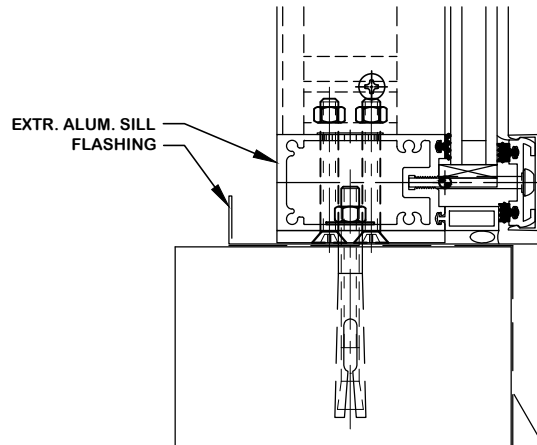

1 END RAFTER
R-3 SCALE: 3" = 1'-0"

2 RAFTER
R-3 SCALE: 3" = 1'-0"

3 SASH
R-3 SCALE: 3" = 1'-0"

4 CROSSBAR
R-3 SCALE: 3" = 1'-0"

6 END RAFTER
R-3 SCALE: 3" = 1'-0"

5 CURB
R-3 SCALE: 3" = 1'-0"

SUPER SKY PRODUCTS ENTERPRISES, LLC

www.supersky.com

10301 N. Enterprise Drive
Mequon, Wisconsin 53092

Phone: 262.242.2000
Fax: 262.242.7409

R-3

GLASS SYSTEMS: RIDGE

(Note, framing size will be determined per design load criteria)

1 APEX
R-4 SCALE: 3" = 1'-0"