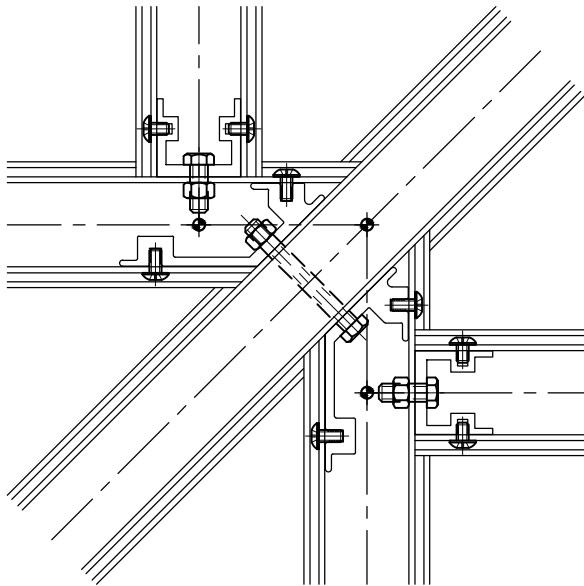

1 END RAFTER
R-3 SCALE: 3" = 1'-0"

2 RAFTER
R-3 SCALE: 3" = 1'-0"

3 SASH
R-3 SCALE: 3" = 1'-0"

4 CROSSBAR
R-3 SCALE: 3" = 1'-0"

6 END RAFTER
R-3 SCALE: 3" = 1'-0"

5 CURB
R-3 SCALE: 3" = 1'-0"

SUPER SKY PRODUCTS ENTERPRISES, LLC

www.supersky.com

10301 N. Enterprise Drive
Mequon, Wisconsin 53092

Phone: 262.242.2000
Fax: 262.242.7409

R-3

GLASS SYSTEMS: RIDGE

(Note, framing size will be determined per design load criteria)

1 APEX
R-4 SCALE: 3" = 1'-0"