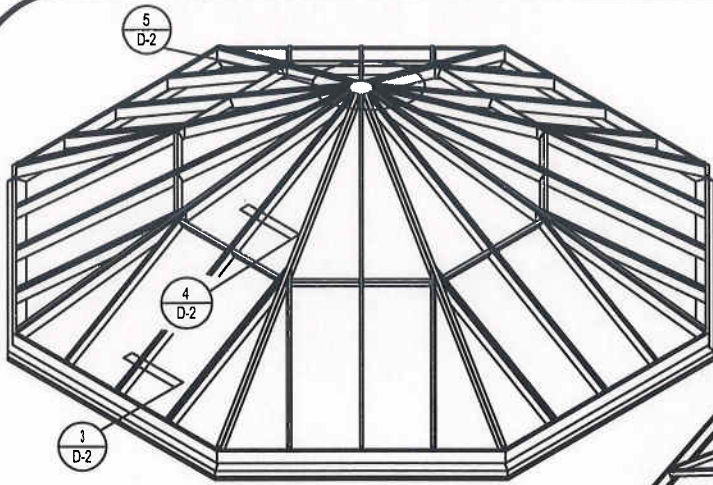

DOMES SKYLIGHTS

GLASS SYSTEM

SUPER SKY
PRODUCTS, INC.

10301 N. Enterprise Drive
Mequon, Wisconsin 53092

Phone: (262) 242-2000
Fax: (262) 242-7409
www.supersky.com

D-CVR

SINGLE-SLOPE
DOME

SINGLE-SLOPE
DOME
'B'-PATTERN

MULTI-SLOPE
DOME

DOMES SKYLIGHTS

Dome skylights by Super Sky Products are usually five or more curb segments in plan - more than a pyramid - though they have construction methods in common. Domes can be single or multi-sloped. Typical economical framing patterns can be categorized as A: "radial" and B: "triangulated" within each structural bay (between hips). Both patterns have many similarly shaped lites, compared to geodesic domes which may have dozens.