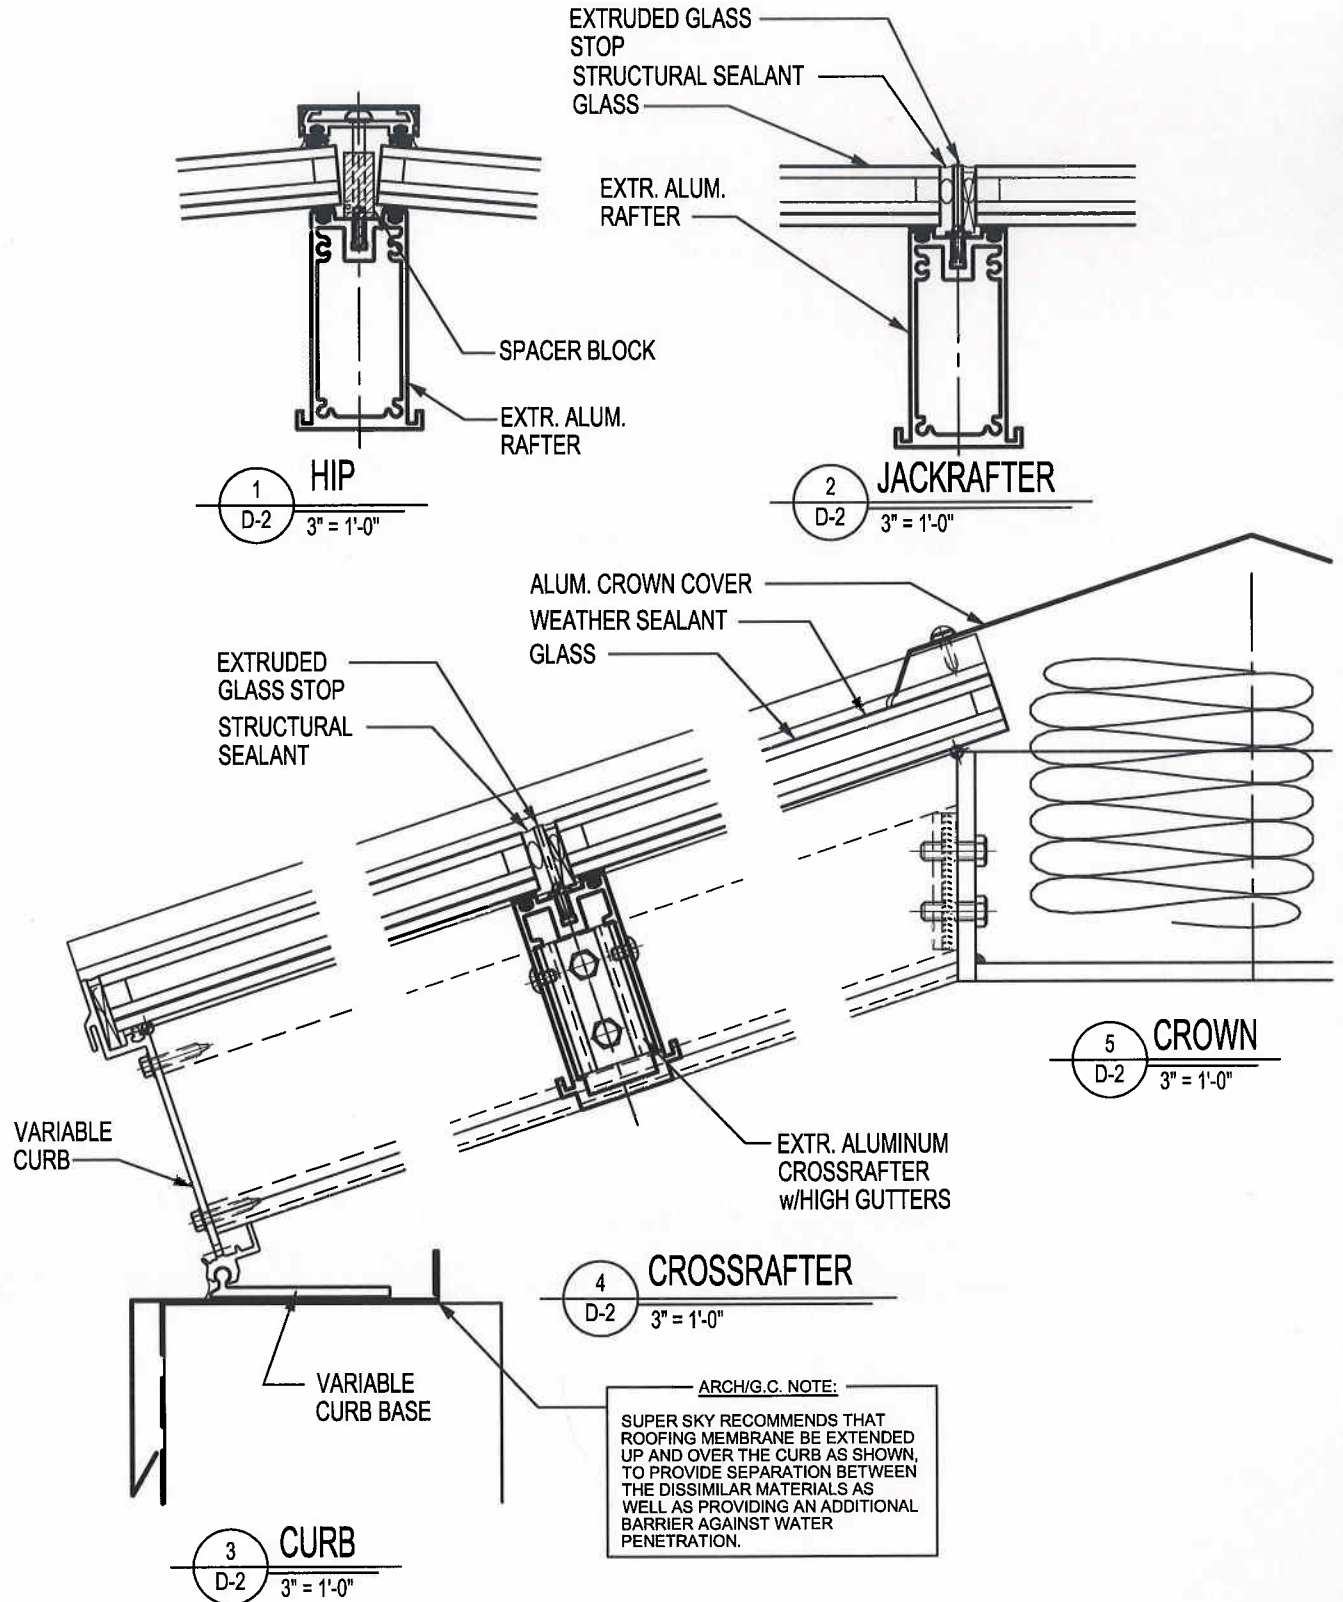

DOME SKYLIGHTS: 450 Series

SUPER SKY
PRODUCTS, INC.

10301 N. Enterprise Drive
Mequon, Wisconsin 53092
Phone: (262) 242-2000
Fax: (262) 242-7409
www.supersky.com