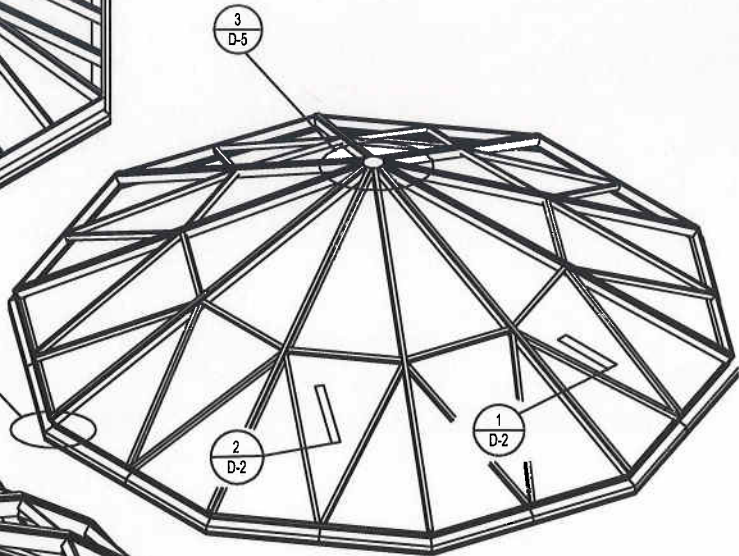

DOMES SKYLIGHTS

GLASS SYSTEM

SUPER SKY
PRODUCTS, INC.

10301 N. Enterprise Drive
Mequon, Wisconsin 53092

Phone: (262) 242-2000
Fax: (262) 242-7409
www.supersky.com

D-CVR

SINGLE-SLOPE
DOME

SINGLE-SLOPE
DOME
'B'-PATTERN

MULTI-SLOPE
DOME

DOMES SKYLIGHTS

Dome skylights by Super Sky Products are usually five or more curb segments in plan - more than a pyramid - though they have construction methods in common. Domes can be single or multi-sloped. Typical economical framing patterns can be categorized as A: "radial" and B: "triangulated" within each structural bay (between hips). Both patterns have many similarly shaped lites, compared to geodesic domes which may have dozens.