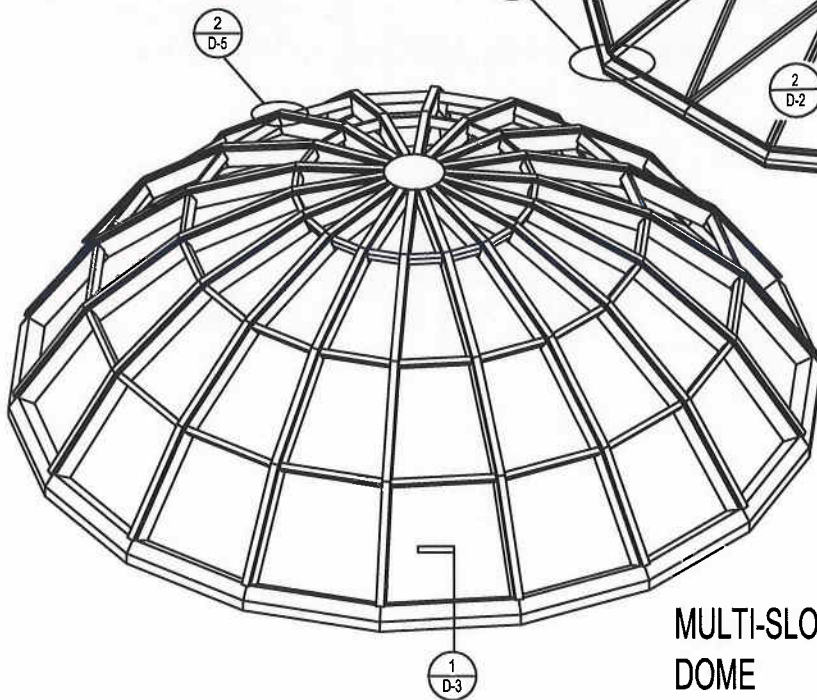

DOMES SKYLIGHTS

GLASS SYSTEM

SUPER SKY
PRODUCTS, INC.

10301 N. Enterprise Drive
Mequon, Wisconsin 53092

Phone: (262) 242-2000
Fax: (262) 242-7409
www.supersky.com

D-CVR

SINGLE-SLOPE
DOME

SINGLE-SLOPE
DOME
'B'-PATTERN

MULTI-SLOPE
DOME

DOMES SKYLIGHTS

Dome skylights by Super Sky Products are usually five or more curb segments in plan - more than a pyramid - though they have construction methods in common. Domes can be single or multi-sloped. Typical economical framing patterns can be categorized as A: "radial" and B: "triangulated" within each structural bay (between hips). Both patterns have many similarly shaped lites, compared to geodesic domes which may have dozens.