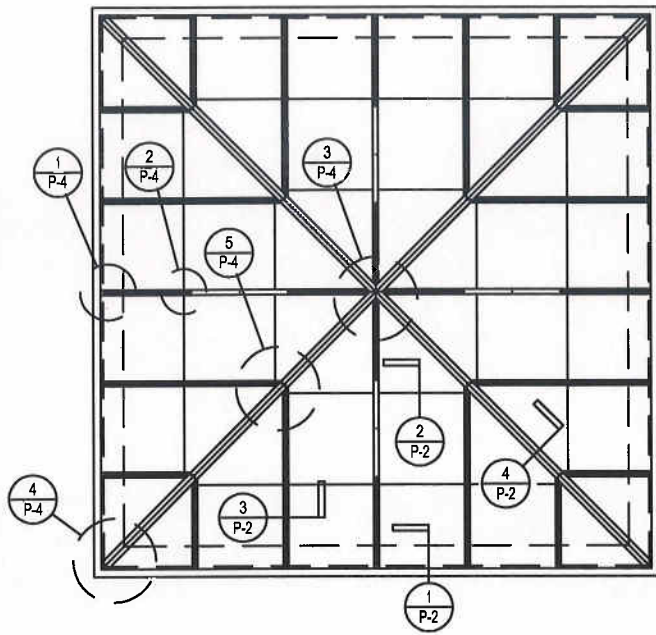

PYRAMID SKYLIGHTS GLASS SYSTEM

**SUPER SKY
PRODUCTS, INC.**

10301 N. Enterprise Drive
Mequon, Wisconsin 53092

Phone: (262) 242-2000
Fax: (262) 242-7409
www.supersky.com

P-CVR

PLAN VIEW

ISOMETRIC

PYRAMID SKYLIGHTS

Pyramids are generally three or four triangular planes of glass (if there are more, it is a dome), joined by hips to form a peaked skylight. Almost any variation of this basic definition is available.