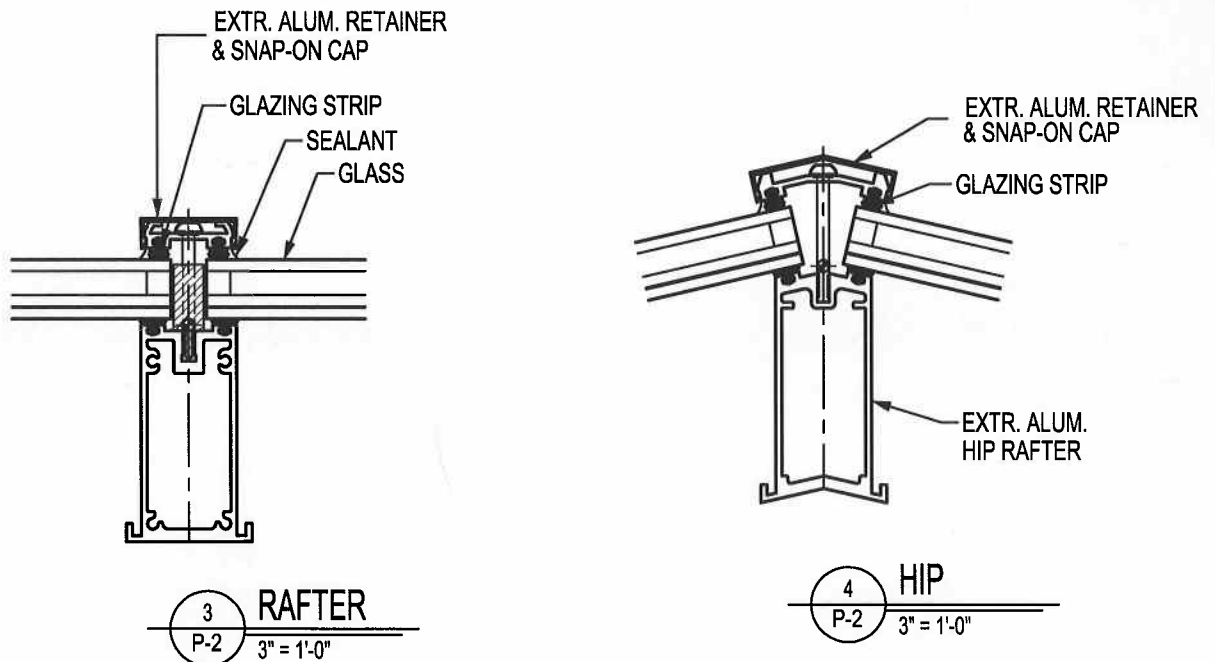

PYRAMID SKYLIGHTS: 450 Series

SUPER SKY
PRODUCTS, INC.

10301 N. Enterprise Drive
Mequon, Wisconsin 53092

Phone: (262) 242-2000
Fax: (262) 242-7409
www.supersky.com