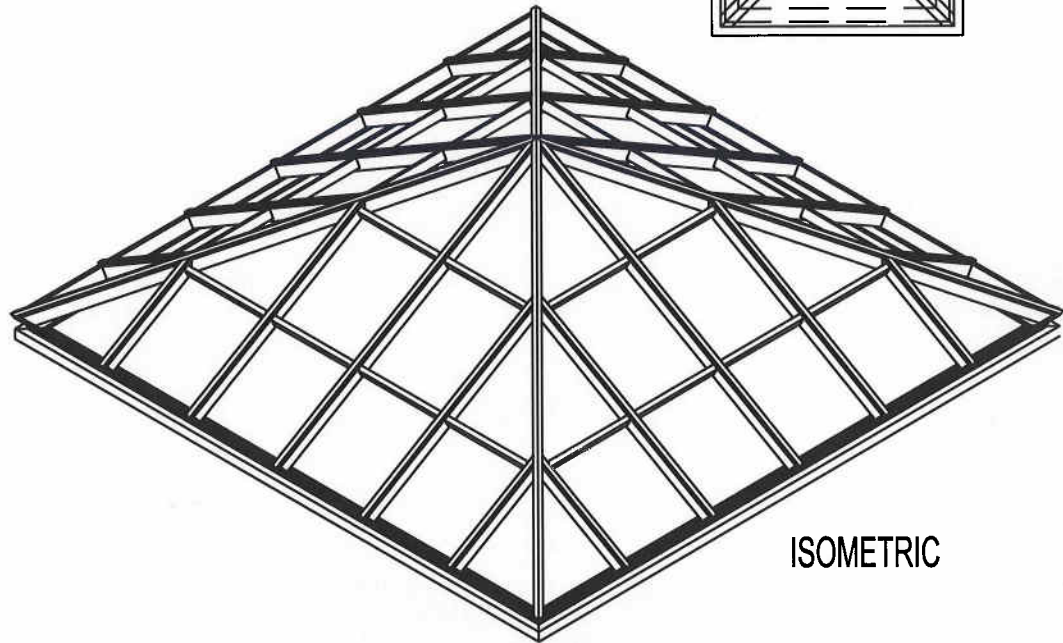

PYRAMID SKYLIGHTS GLASS SYSTEM

**SUPER SKY
PRODUCTS, INC.**

10301 N. Enterprise Drive
Mequon, Wisconsin 53092

Phone: (262) 242-2000
Fax: (262) 242-7409
www.supersky.com

P-CVR

PLAN VIEW

ISOMETRIC

PYRAMID SKYLIGHTS

Pyramids are generally three or four triangular planes of glass (if there are more, it is a dome), joined by hips to form a peaked skylight. Almost any variation of this basic definition is available.