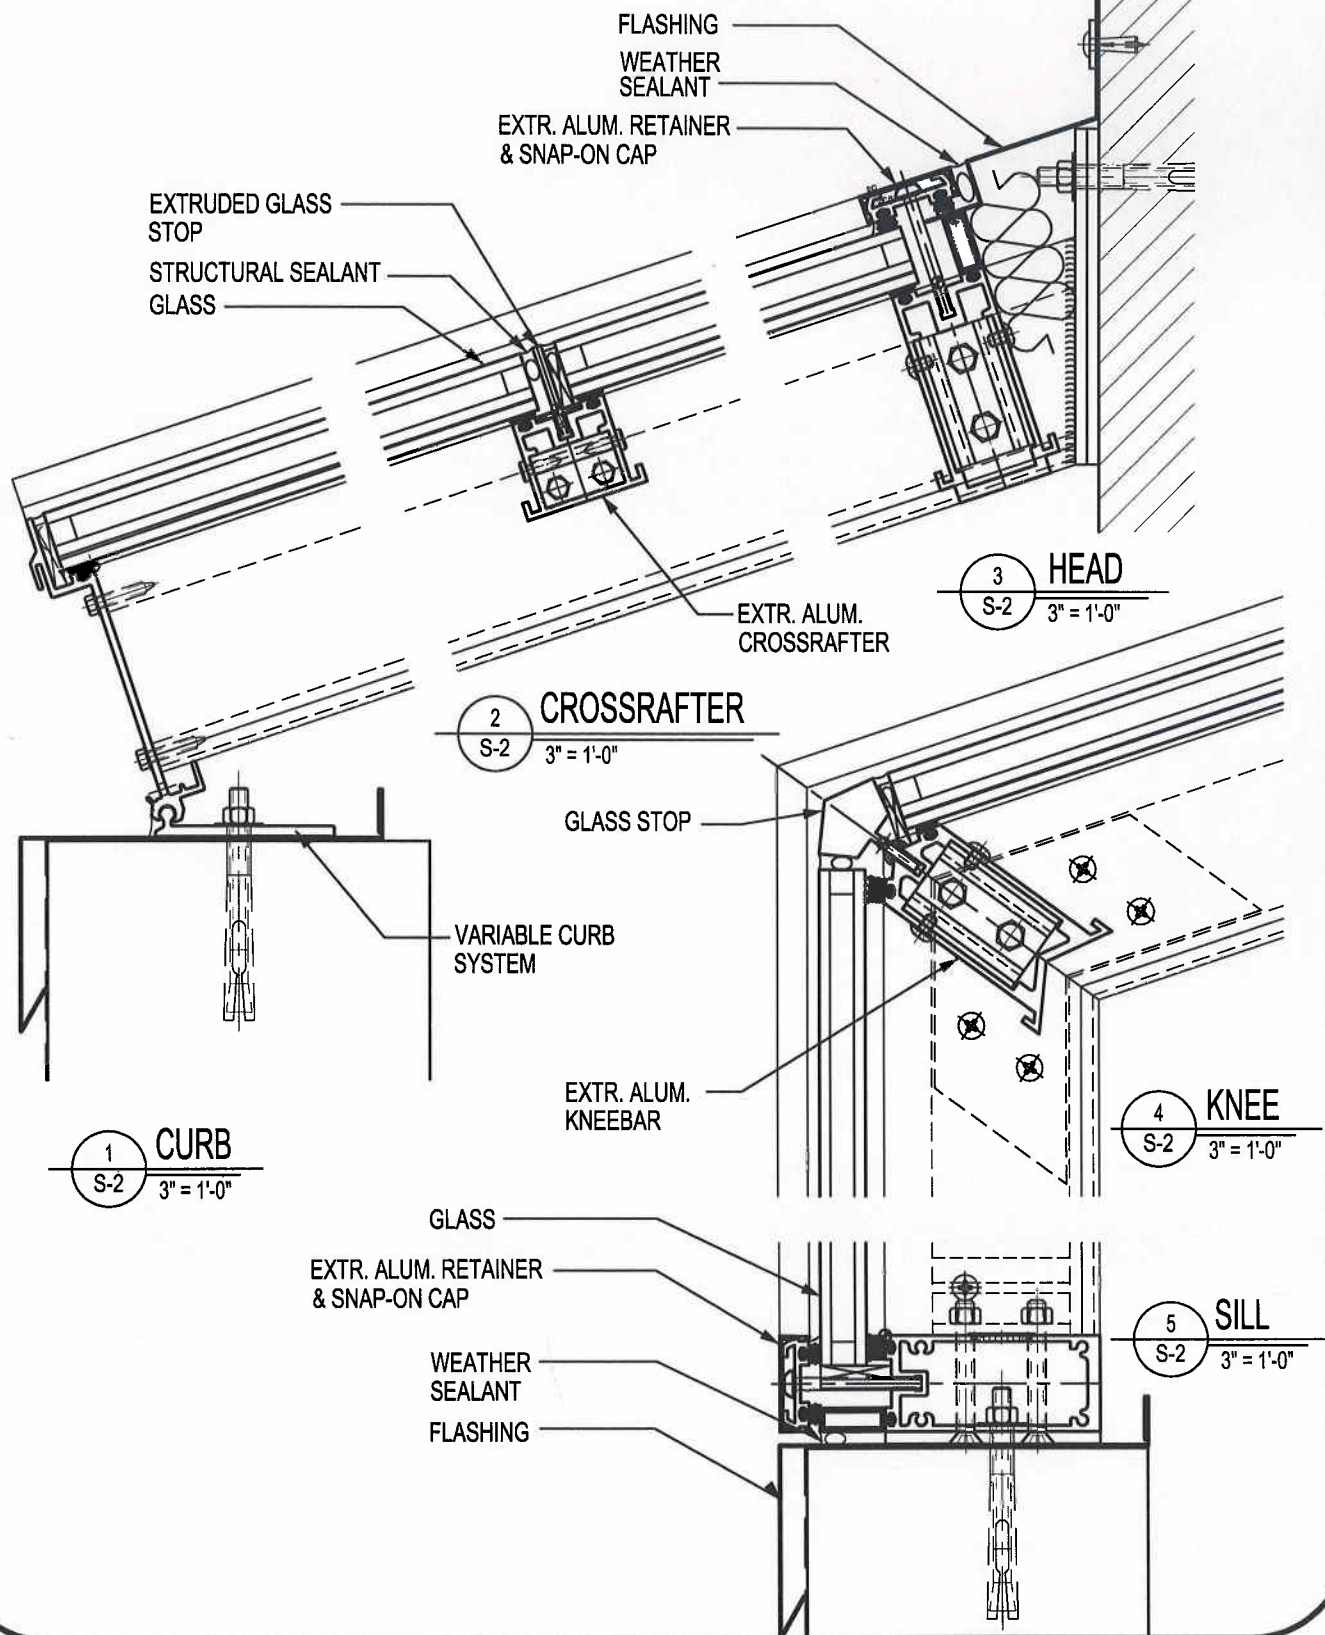

SINGLE SLOPE SKYLIGHTS: 450 Series

**SUPER SKY
PRODUCTS, INC.**

10301 N. Enterprise Drive
Mequon, Wisconsin 53092
Phone: (262) 242-2000
Fax: (262) 242-7409
www.supersky.com