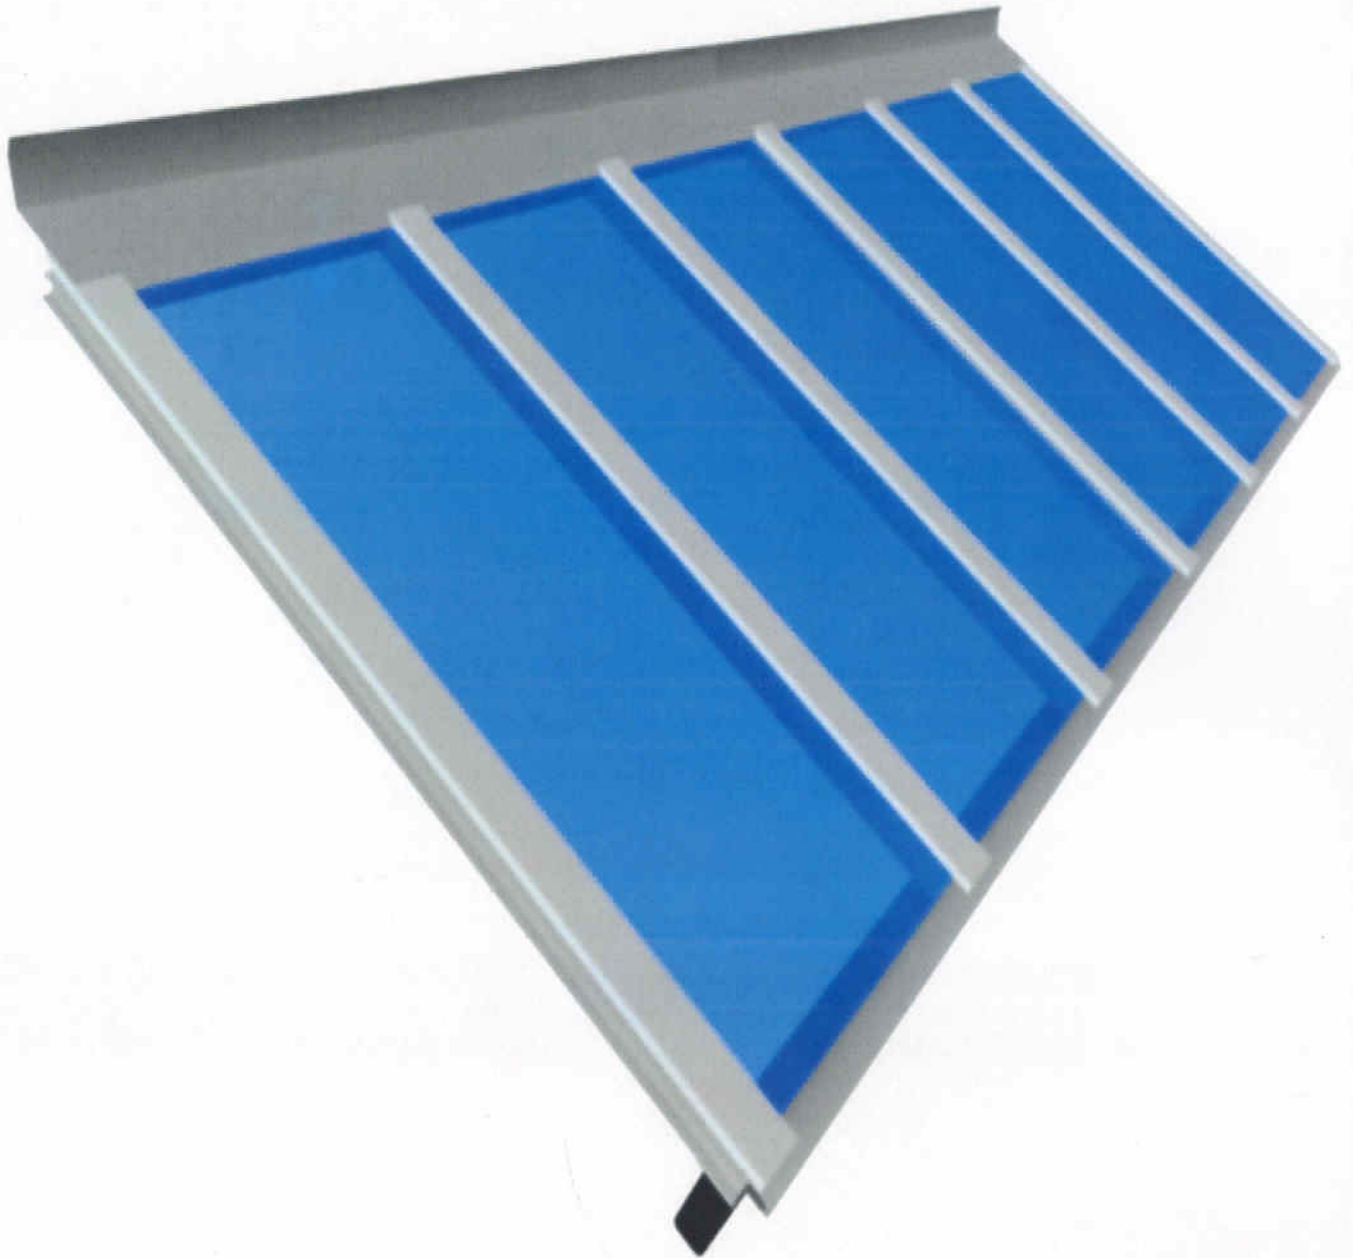

SINGLE SLOPE SKYLIGHTS GLASS SYSTEM

**SUPER SKY
PRODUCTS, INC.**

10301 N. Enterprise Drive
Mequon, Wisconsin 53092

Phone: (262) 242-2000
Fax: (262) 242-7409
www.supersky.com

S-CVR

SINGLE SLOPE SKYLIGHTS

Generally one plane of glass, though two or more could be joined by hips or valleys, or turn into the vertical plane with a "knee". Single slopes can also have vertical ends, forming greenhouse-like enclosures. Most details of plane-changes can be accomplished with a single extrusion, though engineering may require doubled framing members to allow for movement, or to avoid thermal lock-up.

Super Sky Products can integrate all glazing planes in one product system, with single source responsibility for single slope skylight design, engineering, fabrication, installation and a ten-year guarantee.