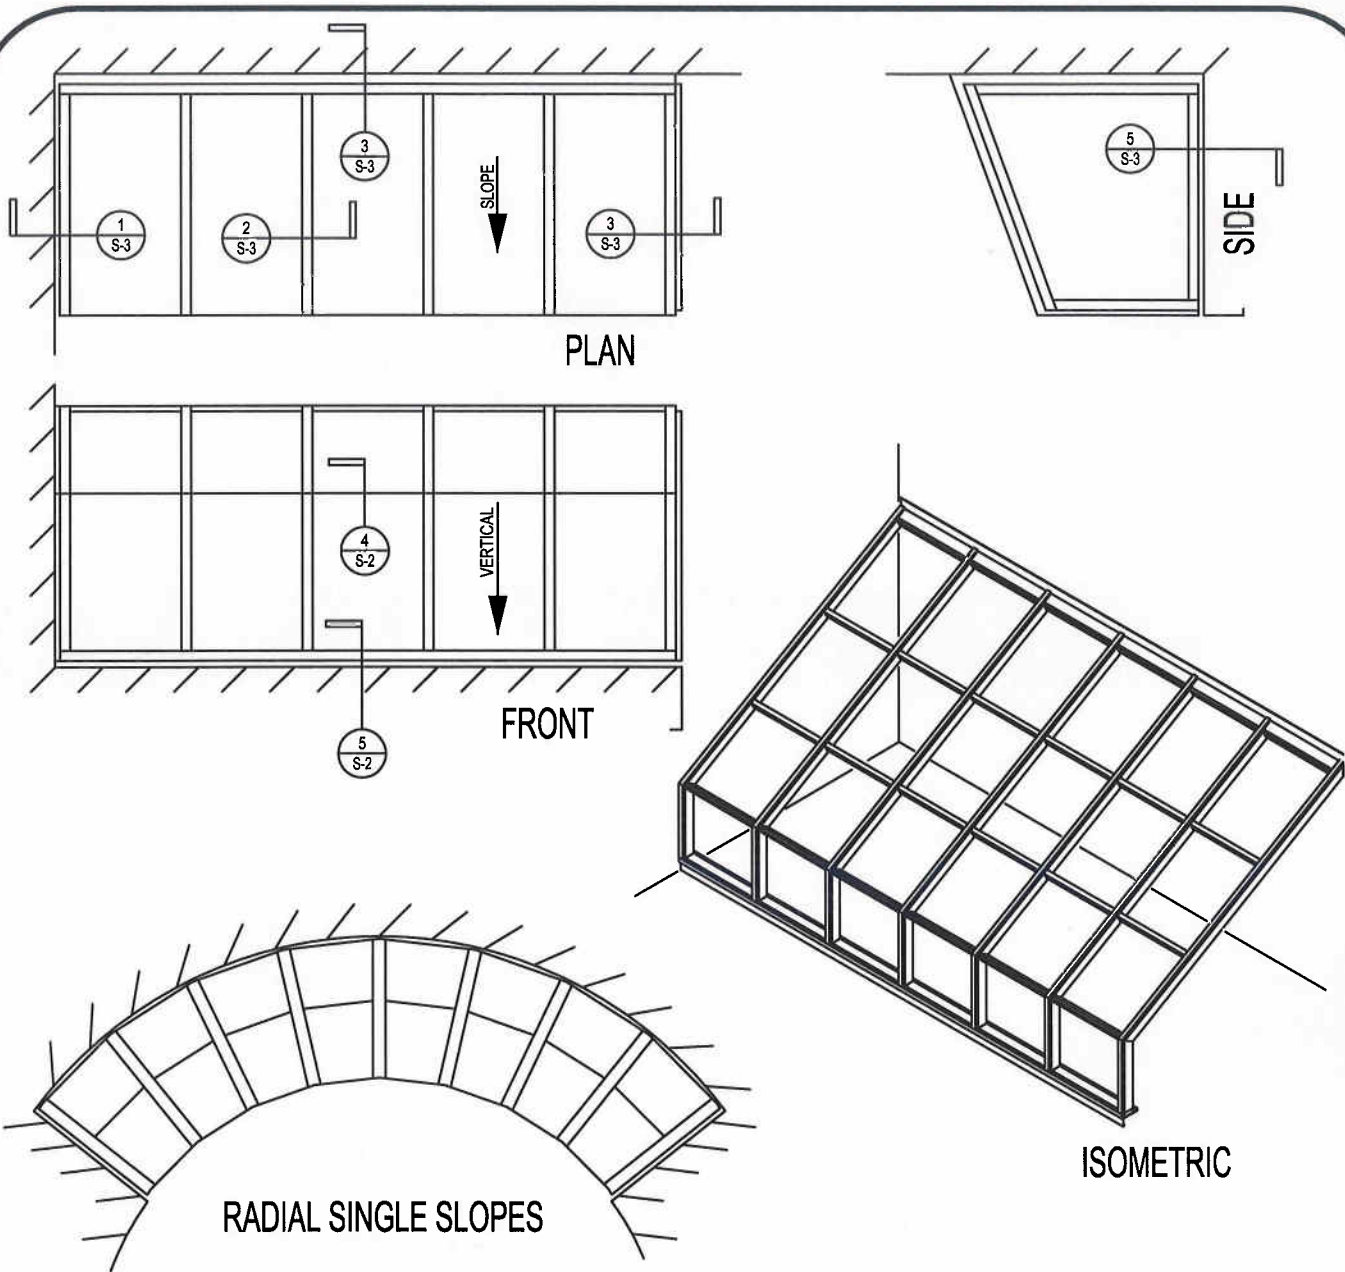

SINGLE SLOPE SKYLIGHTS GLASS SYSTEM

**SUPER SKY
PRODUCTS, INC.**

10301 N. Enterprise Drive
Mequon, Wisconsin 53092

Phone: (262) 242-2000
Fax: (262) 242-7409
www.supersky.com

S-CVR

SINGLE SLOPE SKYLIGHTS

Generally one plane of glass, though two or more could be joined by hips or valleys, or turn into the vertical plane with a "knee". Single slopes can also have vertical ends, forming greenhouse-like enclosures. Most details of plane-changes can be accomplished with a single extrusion, though engineering may require doubled framing members to allow for movement, or to avoid thermal lock-up.

Super Sky Products can integrate all glazing planes in one product system, with single source responsibility for single slope skylight design, engineering, fabrication, installation and a ten-year guarantee.