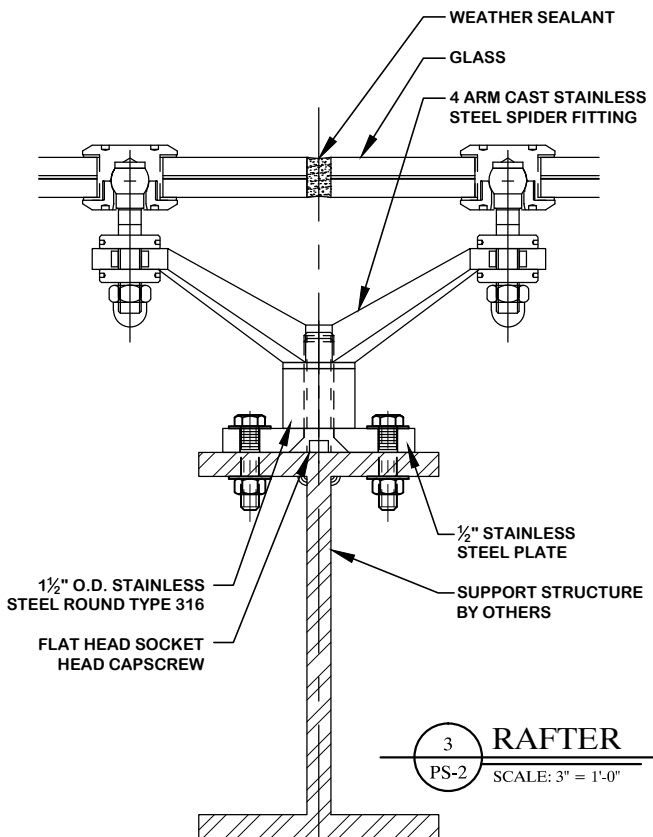

GLASS SYSTEMS: POINT SUPPORTED GLAZING

SUPER SKY PRODUCTS ENTERPRISES, LLC

www.supersky.com

PS-2

10301 N. Enterprise Drive
Mequon, Wisconsin 53092

Phone: 262.242.2000
Fax: 262.242.7409