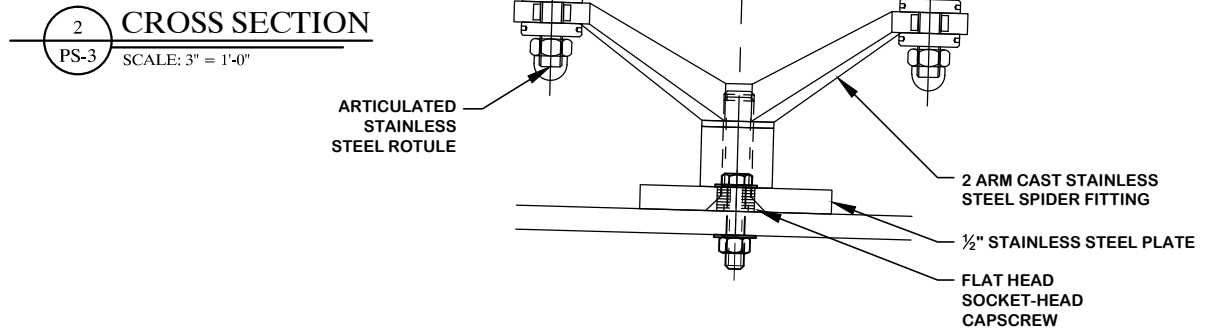

GLASS SYSTEMS: POINT SUPPORTED GLAZING

SUPER SKY PRODUCTS ENTERPRISES, LLC

www.supersky.com

10301 N. Enterprise Drive
Mequon, Wisconsin 53092

Phone: 262.242.2000
Fax: 262.242.7409

PS-3