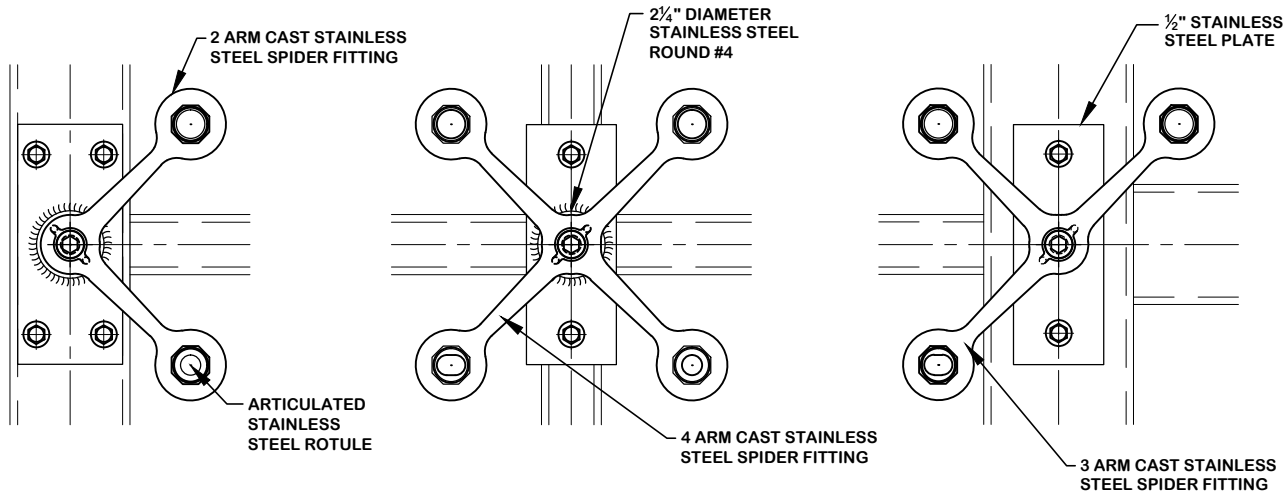

In a PSG system, rotules are threaded through holes in the glass (pre-drilled by the glass fabricator). The rotules are then attached to spider supports, that in turn are attached directly to the supporting steel (by others). If the support structure is level, the spider support may vary in height to give the skylight the pitch it needs to shed water. If the steel structure is pitched, then the spider supports will all be the same height and the skylight will follow the established pitch of the steel.

# GLASS SYSTEMS: POINT SUPPORTED GLAZING

**SUPER SKY PRODUCTS ENTERPRISES, LLC**

www.supersky.com

10301 N. Enterprise Drive  
Mequon, Wisconsin 53092

Phone: 262.242.2000  
Fax: 262.242.7409

PS-3

# GLASS SYSTEMS: POINT SUPPORTED GLAZING

1 CONNECTION DETAIL  
PS-4 SCALE: N.T.S.

2 CONNECTION DETAIL  
PS-4 SCALE: N.T.S.

3 CONNECTION DETAIL  
PS-4 SCALE: N.T.S.

4 CONNECTION DETAIL  
PS-4 SCALE: N.T.S.