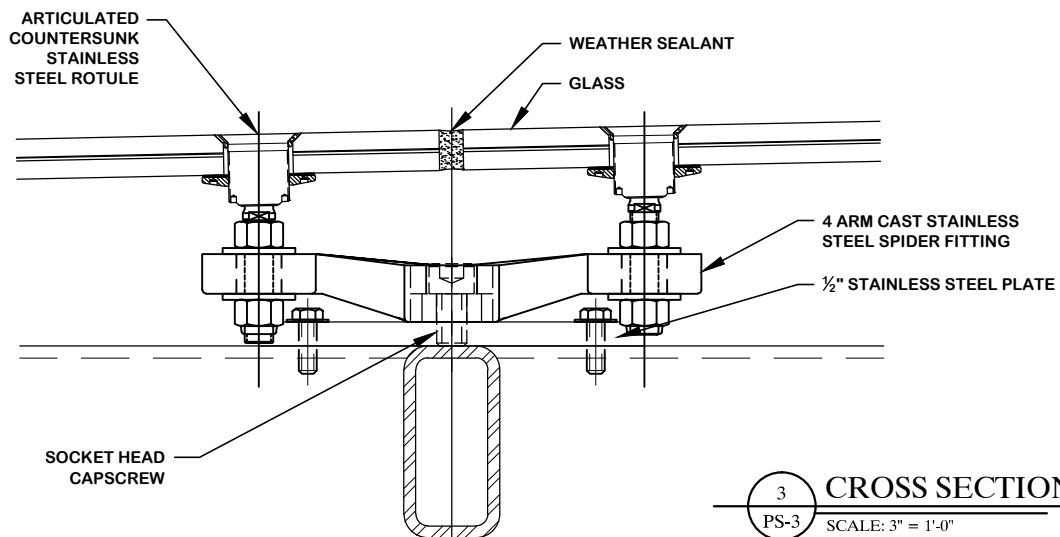

GLASS SYSTEMS: POINT SUPPORTED GLAZING

SUPER SKY PRODUCTS ENTERPRISES, LLC

www.supersky.com

10301 N. Enterprise Drive
Mequon, Wisconsin 53092

Phone: 262.242.2000
Fax: 262.242.7409

PS-3