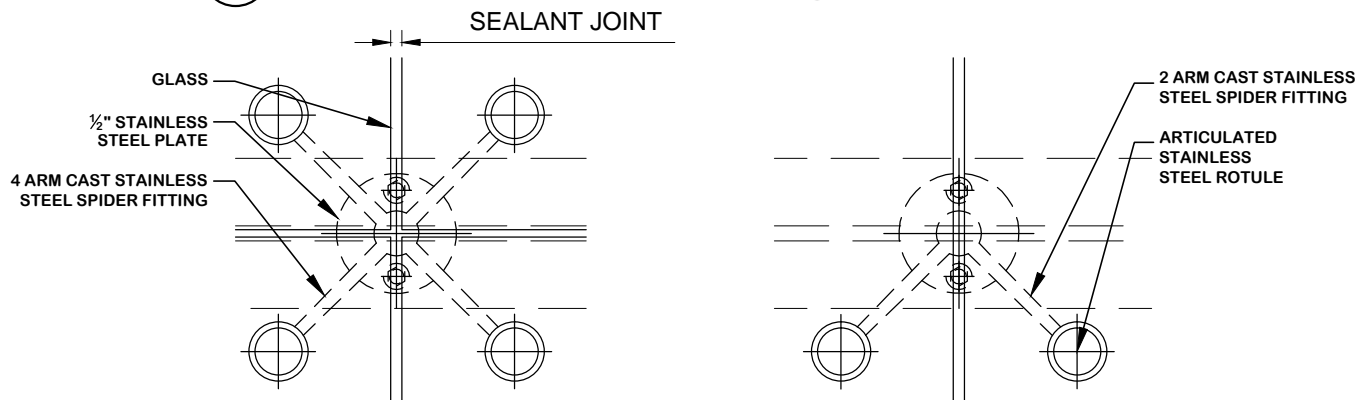

In a PSG system, rotules are threaded through holes in the glass (pre-drilled by the glass fabricator). The rotules are then attached to spider supports, that in turn are attached directly to the supporting steel (by others). If the support structure is level, the spider support may vary in height to give the skylight the pitch it needs to shed water. If the steel structure is pitched, then the spider supports will all be the same height and the skylight will follow the established pitch of the steel.

# GLASS SYSTEMS: POINT SUPPORTED GLAZING

1 CONNECTION DETAIL  
PS-4 SCALE: N.T.S.

2 CONNECTION DETAIL  
PS-4 SCALE: N.T.S.

3 CONNECTION DETAIL  
PS-4 SCALE: N.T.S.

4 CONNECTION DETAIL  
PS-4 SCALE: N.T.S.

5 CONNECTION DETAIL  
PS-4 SCALE: N.T.S.

6 CONNECTION DETAIL  
PS-4 SCALE: N.T.S.

7 CONNECTION DETAIL  
PS-4 SCALE: N.T.S.

SUPER SKY PRODUCTS ENTERPRISES, LLC

www.supersky.com

PS-4

10301 N. Enterprise Drive  
Mequon, Wisconsin 53092