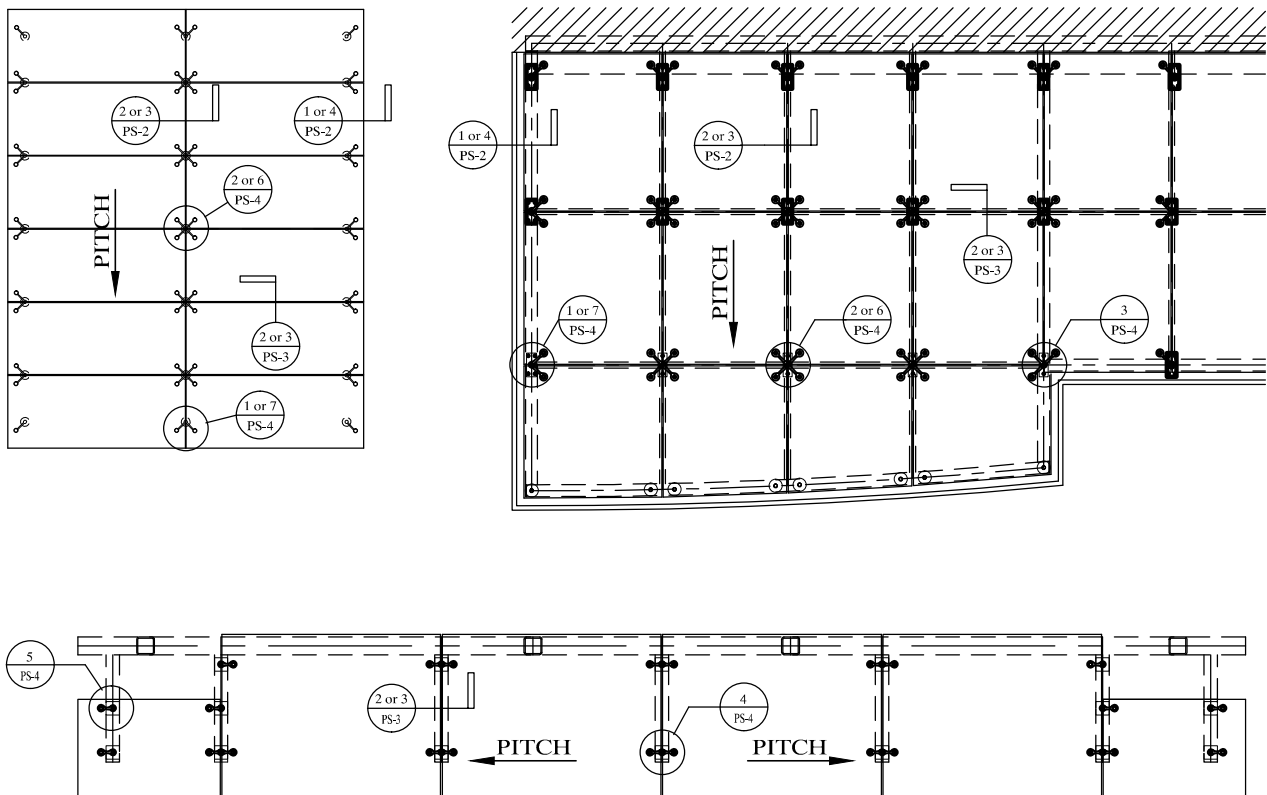

In a PSG system, rotules are threaded through holes in the glass (pre-drilled by the glass fabricator). The rotules are then attached to spider supports, that in turn are attached directly to the supporting steel (by others). If the support structure is level, the spider support may vary in height to give the skylight the pitch it needs to shed water. If the steel structure is pitched, then the spider supports will all be the same height and the skylight will follow the established pitch of the steel.

Super Sky offers its time-honored experience to create elegant and competitively priced PSG systems using either single laminated safety glass or insulating/laminated safety glass. PSG designs are flexible, customizable and unlimited in scope. Super Sky's engineers and project teams can convert your design intent into reality. Our erection crews will install the system, or materials can be purchased for installation by others.

PLAN VIEWS

SUPER SKY PRODUCTS ENTERPRISES, LLC

www.supersky.com

10301 N. Enterprise Drive
Mequon, Wisconsin 53092

Phone: 262.242.2000
Fax: 262.242.7409