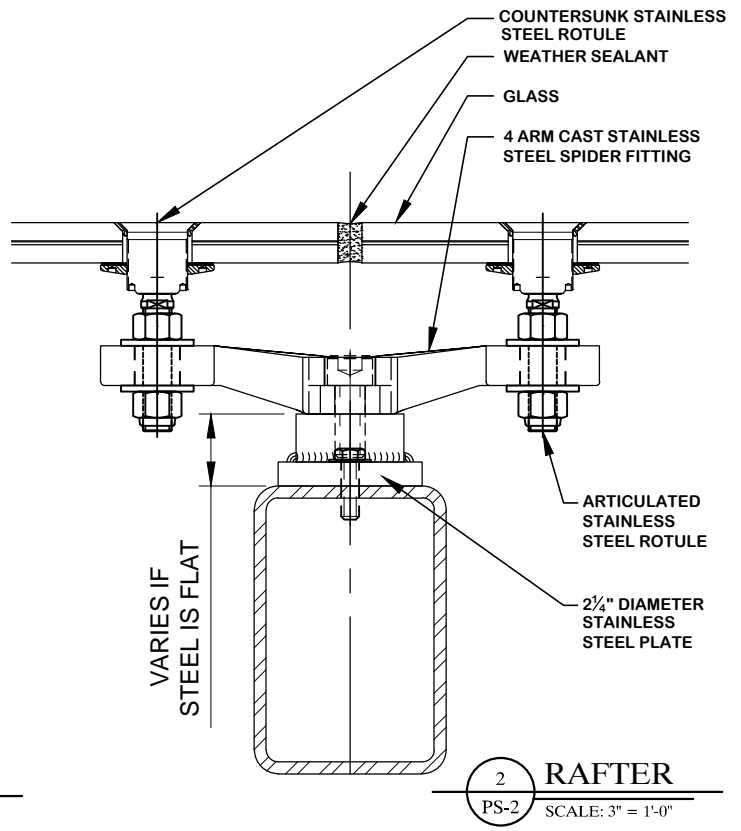

GLASS SYSTEMS: POINT SUPPORTED GLAZING

SUPER SKY PRODUCTS ENTERPRISES, LLC

www.supersky.com

PS-2

10301 N. Enterprise Drive
Mequon, Wisconsin 53092

Phone: 262.242.2000
Fax: 262.242.7409