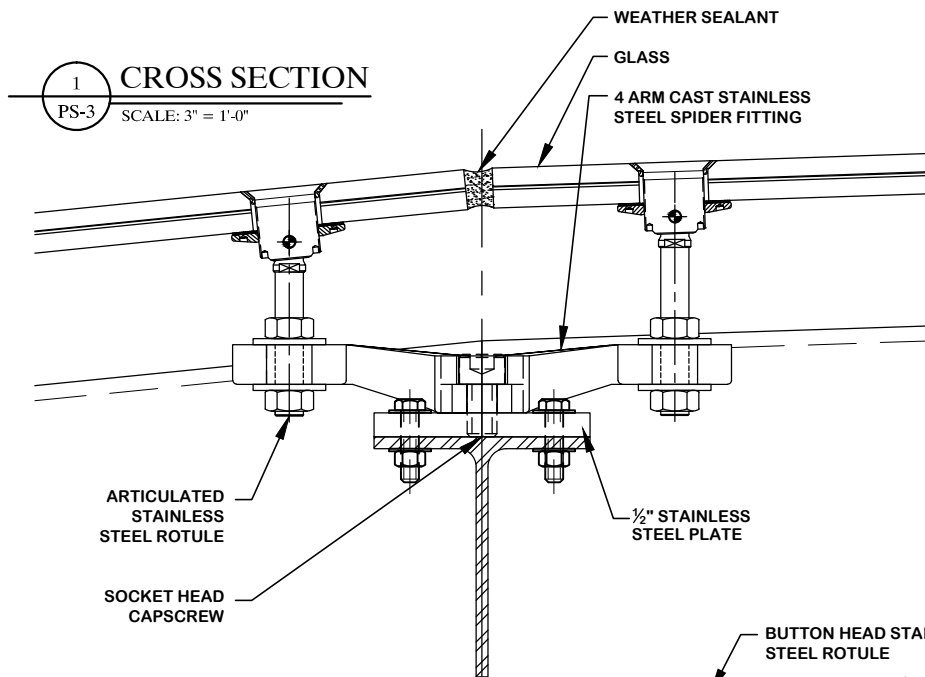

GLASS SYSTEMS: POINT SUPPORTED GLAZING

SUPER SKY PRODUCTS ENTERPRISES, LLC

www.supersky.com

10301 N. Enterprise Drive
Mequon, Wisconsin 53092

Phone: 262.242.2000
Fax: 262.242.7409

PS-3