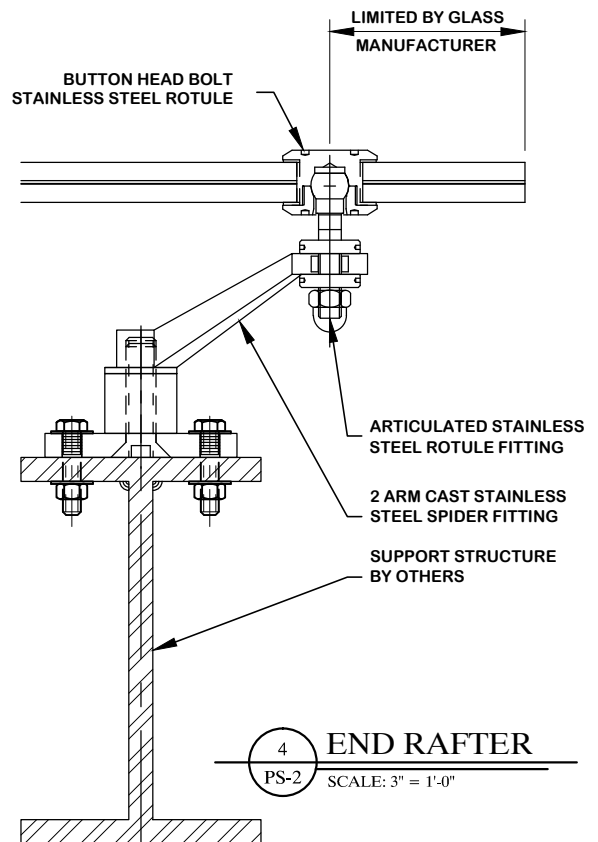

GLASS SYSTEMS: POINT SUPPORTED GLAZING

SUPER SKY PRODUCTS ENTERPRISES, LLC

www.supersky.com

PS-2

10301 N. Enterprise Drive
Mequon, Wisconsin 53092

Phone: 262.242.2000
Fax: 262.242.7409