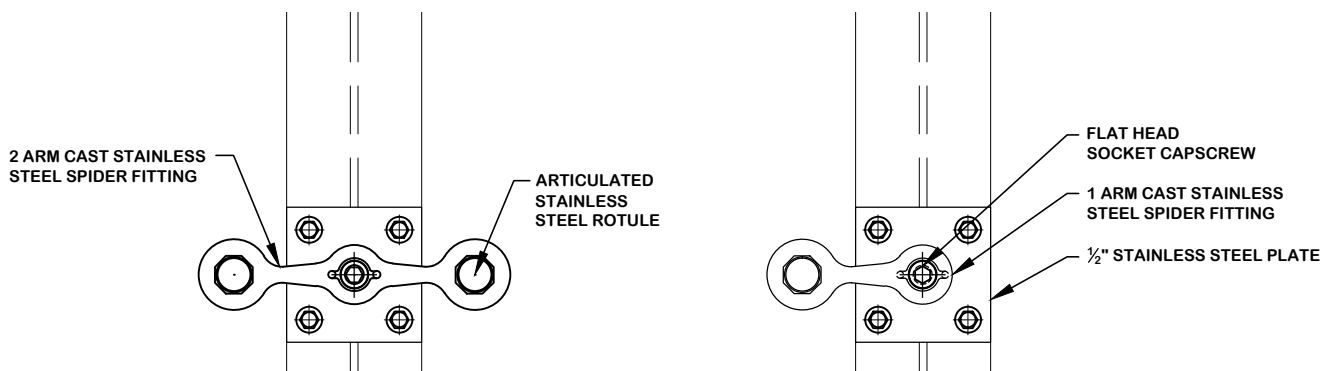

In a PSG system, rotules are threaded through holes in the glass (pre-drilled by the glass fabricator). The rotules are then attached to spider supports, that in turn are attached directly to the supporting steel (by others). If the support structure is level, the spider support may vary in height to give the skylight the pitch it needs to shed water. If the steel structure is pitched, then the spider supports will all be the same height and the skylight will follow the established pitch of the steel.

# GLASS SYSTEMS: POINT SUPPORTED GLAZING

1 CONNECTION DETAIL  
PS-4 SCALE: N.T.S.

2 CONNECTION DETAIL  
PS-4 SCALE: N.T.S.

3 CONNECTION DETAIL  
PS-4 SCALE: N.T.S.

4 CONNECTION DETAIL  
PS-4 SCALE: N.T.S.