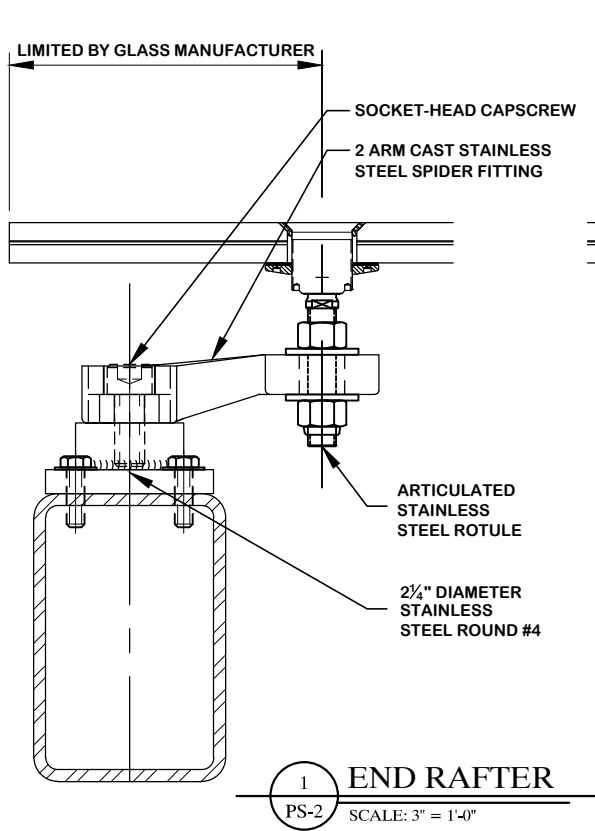

GLASS SYSTEMS: POINT SUPPORTED GLAZING

SUPER SKY PRODUCTS ENTERPRISES, LLC

www.supersky.com

PS-2

10301 N. Enterprise Drive
Mequon, Wisconsin 53092

Phone: 262.242.2000
Fax: 262.242.7409