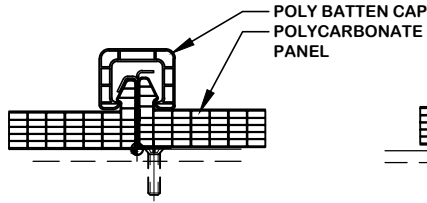

POLY. SYSTEMS: STANDING SEAM VAULT

PLAN

ISOMETRIC

ELEVATION

Standing Seam Vaults are a true radius formed to any radius greater than 11'-10". Vaults do not have to be semi-circular in cross section. Lower profiles (down to 20% of the width) can result in dramatic vaulted forms at great savings in surface area and subsequently in cost. Panel width is a standard 23⁵/₈" (600mm).

www.supersky.com

10301 N. Enterprise Drive
Mequon, Wisconsin 53092

Phone: 262.242.2000
Fax: 262.242.7409

SSV-1

POLY. SYSTEMS: STANDING SEAM VAULT

(Skin System)

6 SASH
SSV-2 SCALE: 3" = 1'-0"

5 RAFTER
SSV-2 SCALE: 3" = 1'-0"

4 END RAFTER
SSV-2 SCALE: 3" = 1'-0"

7 SILL
SSV-2 SCALE: 3" = 1'-0"

PANEL PURLINS HAVE SLOTTED ATTACHMENTS TO THE PRIMARY FRAME TO ALLOW THEM TO "FLOAT" ON THE FRAME TO ALLOW FOR EXPANSION AND CONTRACTION OF THE POLYCARBONATE PANEL.