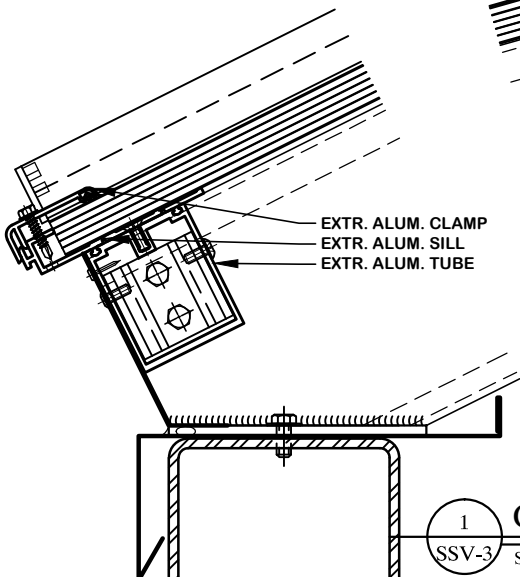

Phone: 262.242.2000
Fax: 262.242.7409

POLY. SYSTEMS: STANDING SEAM VAULT

(Structural System)

6 SASH
SSV-3 SCALE: 3" = 1'-0"

5 RAFTER
SSV-3 SCALE: 3" = 1'-0"

4 END RAFTER
SSV-3 SCALE: 3" = 1'-0"

7 SILL
SSV-3 SCALE: 3" = 1'-0"

PANEL PURLINS HAVE SLOTTED ATTACHMENTS TO THE PRIMARY FRAME TO ALLOW THEM TO "FLOAT" ON THE FRAME TO ALLOW FOR NOISE-FREE EXPANSION AND CONTRACTION OF THE POLYCARBONATE PANEL.

3 RIDGE
SSV-3 SCALE: 3" = 1'-0"