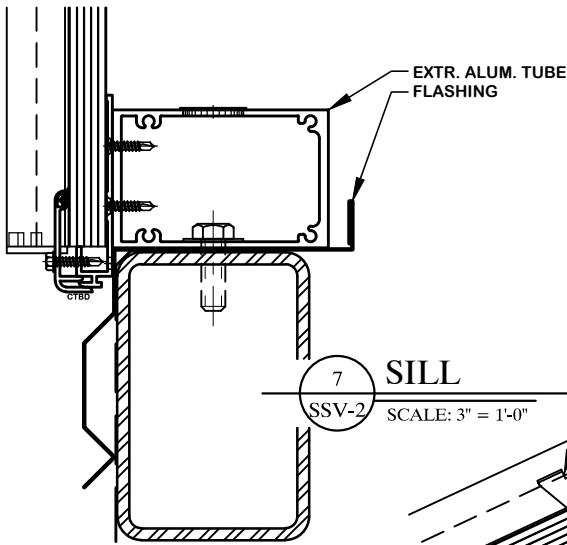

www.supersky.com

10301 N. Enterprise Drive
Mequon, Wisconsin 53092

Phone: 262.242.2000
Fax: 262.242.7409

SSV-1

POLY. SYSTEMS: STANDING SEAM VAULT

(Skin System)

6 SASH
SSV-2 SCALE: 3" = 1'-0"

5 RAFTER
SSV-2 SCALE: 3" = 1'-0"

4 END RAFTER
SSV-2 SCALE: 3" = 1'-0"

7 SILL
SSV-2 SCALE: 3" = 1'-0"

PANEL PURLINS HAVE SLOTTED ATTACHMENTS TO THE PRIMARY FRAME TO ALLOW THEM TO "FLOAT" ON THE FRAME TO ALLOW FOR EXPANSION AND CONTRACTION OF THE POLYCARBONATE PANEL.