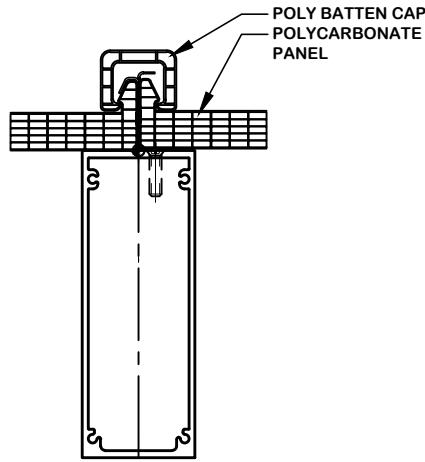

4 END RAFTER
SSV-2 SCALE: 3" = 1'-0"

7 SILL
SSV-2 SCALE: 3" = 1'-0"

PANEL PURLINS HAVE SLOTTED ATTACHMENTS TO THE PRIMARY FRAME TO ALLOW THEM TO "FLOAT" ON THE FRAME TO ALLOW FOR EXPANSION AND CONTRACTION OF THE POLYCARBONATE PANEL.

Phone: 262.242.2000
Fax: 262.242.7409

POLY. SYSTEMS: STANDING SEAM VAULT

(Structural System)

6 SASH
SSV-3 SCALE: 3" = 1'-0"

5 RAFTER
SSV-3 SCALE: 3" = 1'-0"

4 END RAFTER
SSV-3 SCALE: 3" = 1'-0"

7 SILL
SSV-3 SCALE: 3" = 1'-0"

PANEL PURLINS HAVE SLOTTED ATTACHMENTS TO THE PRIMARY FRAME TO ALLOW THEM TO "FLOAT" ON THE FRAME TO ALLOW FOR NOISE-FREE EXPANSION AND CONTRACTION OF THE POLYCARBONATE PANEL.

3 RIDGE
SSV-3 SCALE: 3" = 1'-0"