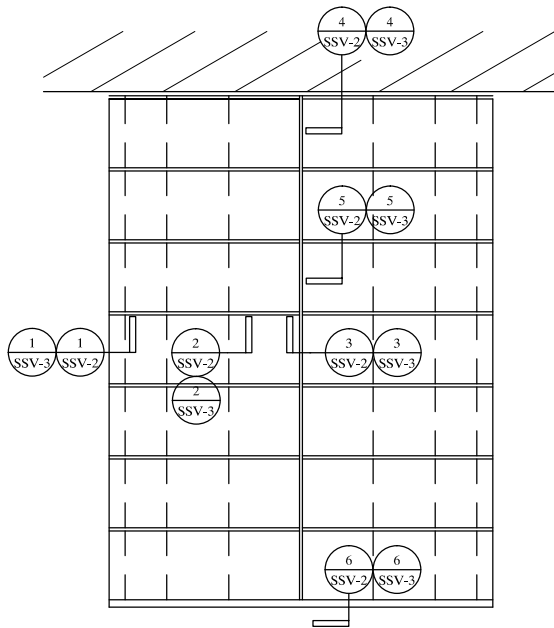

POLY. SYSTEMS: STANDING SEAM VAULT

PLAN

ISOMETRIC

ELEVATION

Standing Seam Vaults are a true radius formed to any radius greater than 11'-10". Vaults do not have to be semi-circular in cross section. Lower profiles (down to 20% of the width) can result in dramatic vaulted forms at great savings in surface area and subsequently in cost. Panel width is a standard 23⁵/₈" (600mm).

4 END RAFTER
SSV-2 SCALE: 3" = 1'-0"

7 SILL
SSV-2 SCALE: 3" = 1'-0"

PANEL PURLINS HAVE SLOTTED ATTACHMENTS TO THE PRIMARY FRAME TO ALLOW THEM TO "FLOAT" ON THE FRAME TO ALLOW FOR EXPANSION AND CONTRACTION OF THE POLYCARBONATE PANEL.