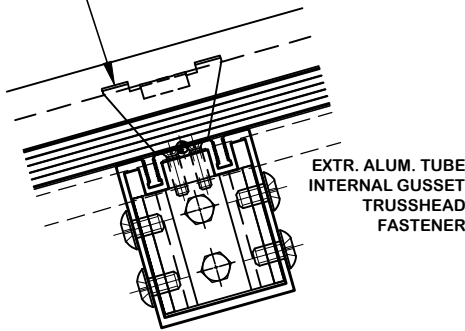

POLY. SYSTEMS: STANDING SEAM VAULT

PLAN

ISOMETRIC

ELEVATION

Standing Seam Vaults are a true radius formed to any radius greater than 11'-10". Vaults do not have to be semi-circular in cross section. Lower profiles (down to 20% of the width) can result in dramatic vaulted forms at great savings in surface area and subsequently in cost. Panel width is a standard 23⁵/₈" (600mm).

4 END RAFTER
SSV-2 SCALE: 3" = 1'-0"

7 SILL
SSV-2 SCALE: 3" = 1'-0"

PANEL PURLINS HAVE SLOTTED ATTACHMENTS TO THE PRIMARY FRAME TO ALLOW THEM TO "FLOAT" ON THE FRAME TO ALLOW FOR EXPANSION AND CONTRACTION OF THE POLYCARBONATE PANEL.

Phone: 262.242.2000
Fax: 262.242.7409

POLY. SYSTEMS: STANDING SEAM VAULT

(Structural System)

6 SASH
SSV-3 SCALE: 3" = 1'-0"

5 RAFTER
SSV-3 SCALE: 3" = 1'-0"

4 END RAFTER
SSV-3 SCALE: 3" = 1'-0"

7 SILL
SSV-3 SCALE: 3" = 1'-0"

PANEL PURLINS HAVE SLOTTED ATTACHMENTS TO THE PRIMARY FRAME TO ALLOW THEM TO "FLOAT" ON THE FRAME TO ALLOW FOR NOISE-FREE EXPANSION AND CONTRACTION OF THE POLYCARBONATE PANEL.

3 RIDGE
SSV-3 SCALE: 3" = 1'-0"