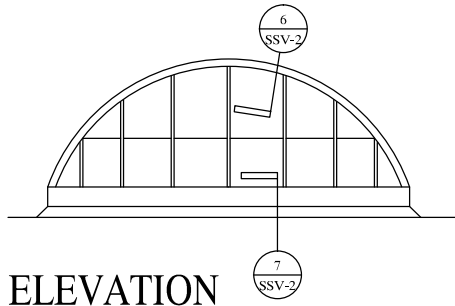

POLY. SYSTEMS: STANDING SEAM VAULT

PLAN

ISOMETRIC

ELEVATION

Standing Seam Vaults are a true radius formed to any radius greater than 11'-10". Vaults do not have to be semi-circular in cross section. Lower profiles (down to 20% of the width) can result in dramatic vaulted forms at great savings in surface area and subsequently in cost. Panel width is a standard 23⁵/₈" (600mm).

4 END RAFTER
SSV-2 SCALE: 3" = 1'-0"

7 SILL
SSV-2 SCALE: 3" = 1'-0"

PANEL PURLINS HAVE SLOTTED ATTACHMENTS TO THE PRIMARY FRAME TO ALLOW THEM TO "FLOAT" ON THE FRAME TO ALLOW FOR EXPANSION AND CONTRACTION OF THE POLYCARBONATE PANEL.