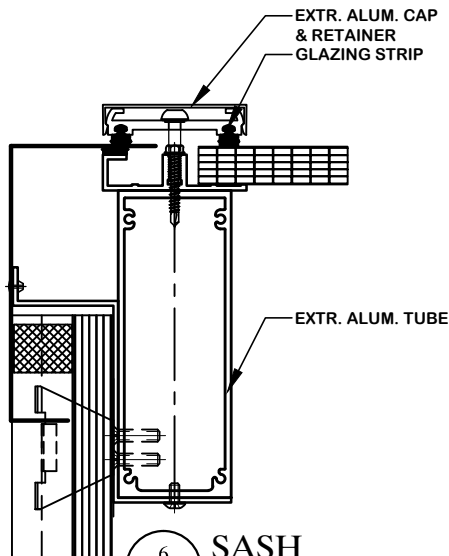

4 END RAFTER
SSV-2 SCALE: 3" = 1'-0"

7 SILL
SSV-2 SCALE: 3" = 1'-0"

PANEL PURLINS HAVE SLOTTED ATTACHMENTS TO THE PRIMARY FRAME TO ALLOW THEM TO "FLOAT" ON THE FRAME TO ALLOW FOR EXPANSION AND CONTRACTION OF THE POLYCARBONATE PANEL.

FLASHING
FOAM BAFFLE

3 RIDGE
SSV-2 SCALE: 3" = 1'-0"

1 SILL
SSV-2 SCALE: 3" = 1'-0"

2 CROSSBAR
SSV-2 SCALE: 3" = 1'-0"

SUPER SKY PRODUCTS ENTERPRISES, LLC

www.supersky.com

SSV-2

10301 N. Enterprise Drive
Mequon, Wisconsin 53092

Phone: 262.242.2000
Fax: 262.242.7409

POLY. SYSTEMS: STANDING SEAM VAULT

(Structural System)

6 SASH
SSV-3 SCALE: 3" = 1'-0"

5 RAFTER
SSV-3 SCALE: 3" = 1'-0"

4 END RAFTER
SSV-3 SCALE: 3" = 1'-0"

7 SILL
SSV-3 SCALE: 3" = 1'-0"

PANEL PURLINS HAVE SLOTTED ATTACHMENTS TO THE PRIMARY FRAME TO ALLOW THEM TO "FLOAT" ON THE FRAME TO ALLOW FOR NOISE-FREE EXPANSION AND CONTRACTION OF THE POLYCARBONATE PANEL.

3 RIDGE
SSV-3 SCALE: 3" = 1'-0"