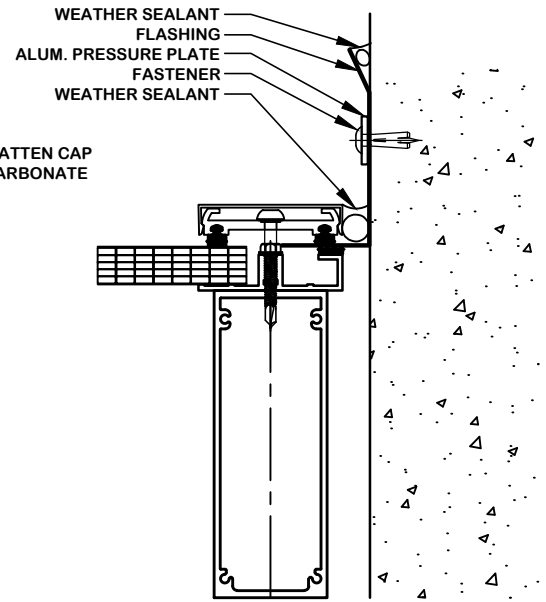

Phone: 262.242.2000
Fax: 262.242.7409

POLY. SYSTEMS: STANDING SEAM VAULT

(Structural System)

6 SASH
SSV-3 SCALE: 3" = 1'-0"

5 RAFTER
SSV-3 SCALE: 3" = 1'-0"

4 END RAFTER
SSV-3 SCALE: 3" = 1'-0"

7 SILL
SSV-3 SCALE: 3" = 1'-0"

PANEL PURLINS HAVE SLOTTED ATTACHMENTS TO THE PRIMARY FRAME TO ALLOW THEM TO "FLOAT" ON THE FRAME TO ALLOW FOR NOISE-FREE EXPANSION AND CONTRACTION OF THE POLYCARBONATE PANEL.

3 RIDGE
SSV-3 SCALE: 3" = 1'-0"