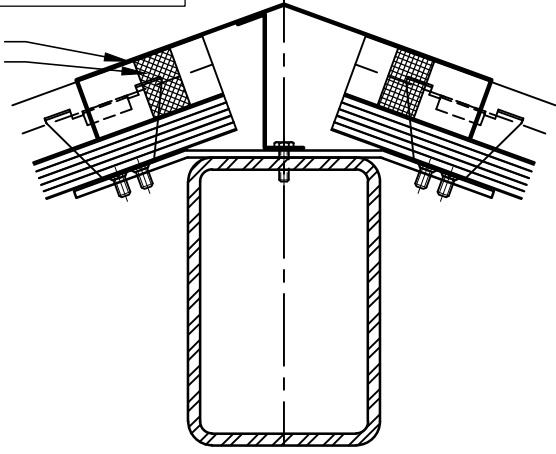

3 RIDGE
SSV-2 SCALE: 3" = 1'-0"