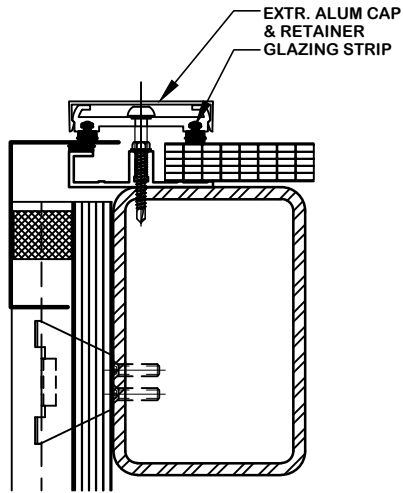

www.supersky.com

10301 N. Enterprise Drive
Mequon, Wisconsin 53092

Phone: 262.242.2000
Fax: 262.242.7409

SSV-1

POLY. SYSTEMS: STANDING SEAM VAULT

(Skin System)

6 SASH
SSV-2 SCALE: 3" = 1'-0"

5 RAFTER
SSV-2 SCALE: 3" = 1'-0"

4 END RAFTER
SSV-2 SCALE: 3" = 1'-0"

7 SILL
SSV-2 SCALE: 3" = 1'-0"

PANEL PURLINS HAVE SLOTTED ATTACHMENTS TO THE PRIMARY FRAME TO ALLOW THEM TO "FLOAT" ON THE FRAME TO ALLOW FOR EXPANSION AND CONTRACTION OF THE POLYCARBONATE PANEL.