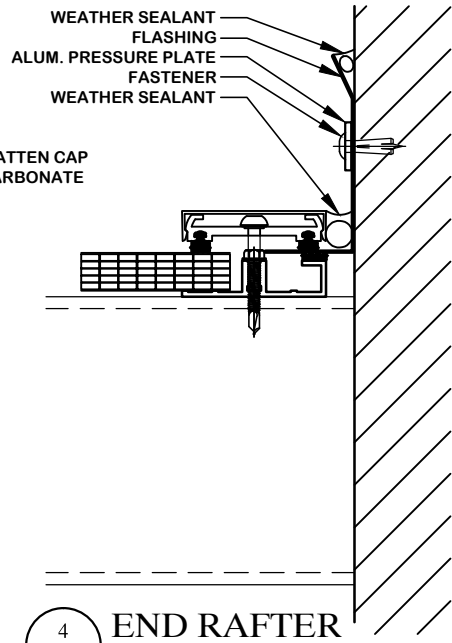

POLY. SYSTEMS: STANDING SEAM VAULT

PLAN

ISOMETRIC

ELEVATION

Standing Seam Vaults are a true radius formed to any radius greater than 11'-10". Vaults do not have to be semi-circular in cross section. Lower profiles (down to 20% of the width) can result in dramatic vaulted forms at great savings in surface area and subsequently in cost. Panel width is a standard 23⁵/₈" (600mm).

www.supersky.com

10301 N. Enterprise Drive
Mequon, Wisconsin 53092

Phone: 262.242.2000
Fax: 262.242.7409

SSV-1

POLY. SYSTEMS: STANDING SEAM VAULT

(Skin System)

6 SASH
SSV-2 SCALE: 3" = 1'-0"

5 RAFTER
SSV-2 SCALE: 3" = 1'-0"

4 END RAFTER
SSV-2 SCALE: 3" = 1'-0"

7 SILL
SSV-2 SCALE: 3" = 1'-0"

PANEL PURLINS HAVE SLOTTED ATTACHMENTS TO THE PRIMARY FRAME TO ALLOW THEM TO "FLOAT" ON THE FRAME TO ALLOW FOR EXPANSION AND CONTRACTION OF THE POLYCARBONATE PANEL.