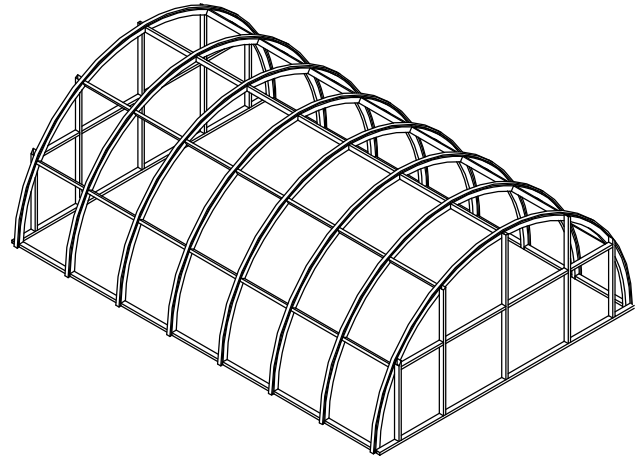

POLY. SYSTEMS: STANDING SEAM VAULT

PLAN

ISOMETRIC

ELEVATION

Standing Seam Vaults are a true radius formed to any radius greater than 11'-10". Vaults do not have to be semi-circular in cross section. Lower profiles (down to 20% of the width) can result in dramatic vaulted forms at great savings in surface area and subsequently in cost. Panel width is a standard 23⁵/₈" (600mm).

Super Sky can integrate vertical glazing below the sill in one product system with single source responsibility for skylight design, engineering, fabrication, and installation.

SUPER SKY PRODUCTS ENTERPRISES, LLC

www.supersky.com

10301 N. Enterprise Drive
Mequon, Wisconsin 53092

Phone: 262.242.2000
Fax: 262.242.7409

SSV-1

POLY. SYSTEMS: STANDING SEAM VAULT

(Skin System)

6 SASH
SSV-2 SCALE: 3" = 1'-0"

5 RAFTER
SSV-2 SCALE: 3" = 1'-0"

4 END RAFTER
SSV-2 SCALE: 3" = 1'-0"

7 SILL
SSV-2 SCALE: 3" = 1'-0"

PANEL PURLINS HAVE SLOTTED ATTACHMENTS TO THE PRIMARY FRAME TO ALLOW THEM TO "FLOAT" ON THE FRAME TO ALLOW FOR EXPANSION AND CONTRACTION OF THE POLYCARBONATE PANEL.