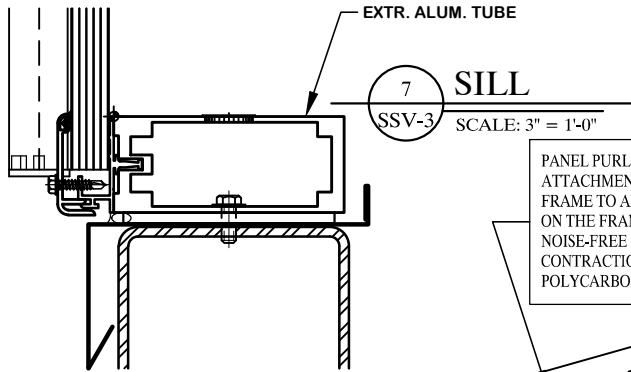

4 END RAFTER
SSV-2 SCALE: 3" = 1'-0"

7 SILL
SSV-2 SCALE: 3" = 1'-0"

PANEL PURLINS HAVE SLOTTED ATTACHMENTS TO THE PRIMARY FRAME TO ALLOW THEM TO "FLOAT" ON THE FRAME TO ALLOW FOR EXPANSION AND CONTRACTION OF THE POLYCARBONATE PANEL.

Phone: 262.242.2000
Fax: 262.242.7409

POLY. SYSTEMS: STANDING SEAM VAULT

(Structural System)

6 SASH
SSV-3 SCALE: 3" = 1'-0"

5 RAFTER
SSV-3 SCALE: 3" = 1'-0"

4 END RAFTER
SSV-3 SCALE: 3" = 1'-0"

7 SILL
SSV-3 SCALE: 3" = 1'-0"

PANEL PURLINS HAVE SLOTTED ATTACHMENTS TO THE PRIMARY FRAME TO ALLOW THEM TO "FLOAT" ON THE FRAME TO ALLOW FOR NOISE-FREE EXPANSION AND CONTRACTION OF THE POLYCARBONATE PANEL.

3 RIDGE
SSV-3 SCALE: 3" = 1'-0"