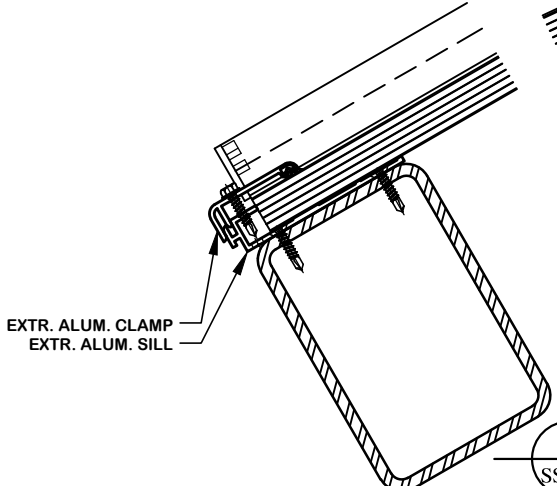

1 SILL
SSV-2 SCALE: 3" = 1'-0"

2 CROSSBAR
SSV-2 SCALE: 3" = 1'-0"

SUPER SKY PRODUCTS ENTERPRISES, LLC

www.supersky.com

SSV-2

10301 N. Enterprise Drive
Mequon, Wisconsin 53092

Phone: 262.242.2000
Fax: 262.242.7409